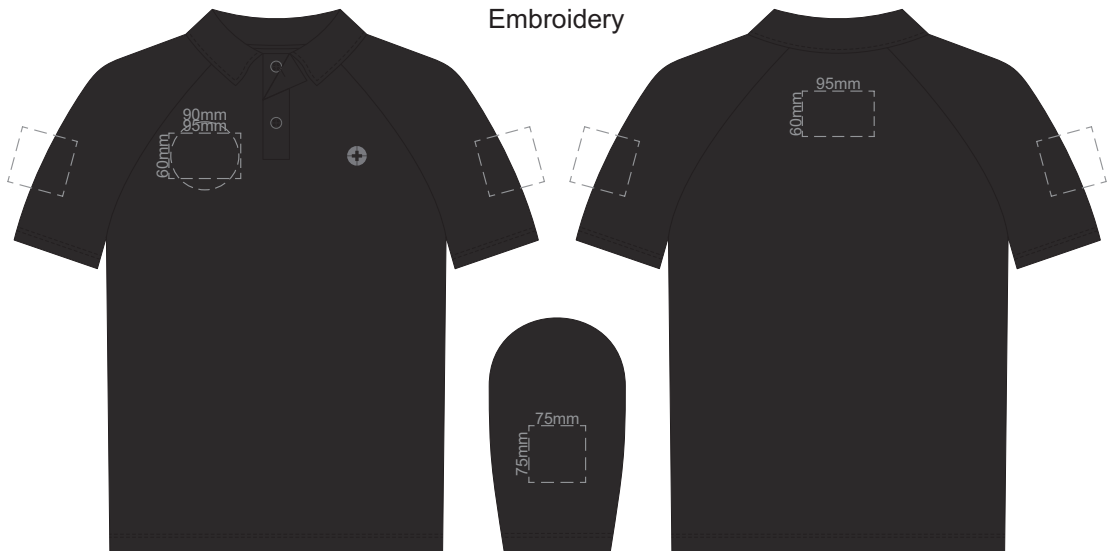

10% of Actual Size  
Screen Print

EXTRA SMALL FRONT

EXTRA SMALL BACK

10% of Actual Size  
Colourflex Transfer

EXTRA SMALL FRONT

EXTRA SMALL BACK

Print area 280x200mm can be rotated to best suit

10% of Actual Size  
Embroidery

EXTRA SMALL FRONT

EXTRA SMALL BACK

10% of Actual Size  
Screen Print

**SMALL FRONT**

**SMALL BACK**

10% of Actual Size  
Colourflex Transfer

**SMALL FRONT**

Print area 280x200mm can be rotated to best suit

**SMALL BACK**

10% of Actual Size  
Embroidery

**SMALL FRONT**

**SMALL BACK**

10% of Actual Size  
Screen Print

**MEDIUM FRONT**

**MEDIUM BACK**

10% of Actual Size  
Colourflex Transfer

10% of Actual Size  
Colourflex Transfer

LARGE FRONT

LARGE BACK

Print area 280x200mm can be rotated to best suit

10% of Actual Size  
Embroidery

LARGE FRONT

LARGE BACK

10% of Actual Size  
Screen Print