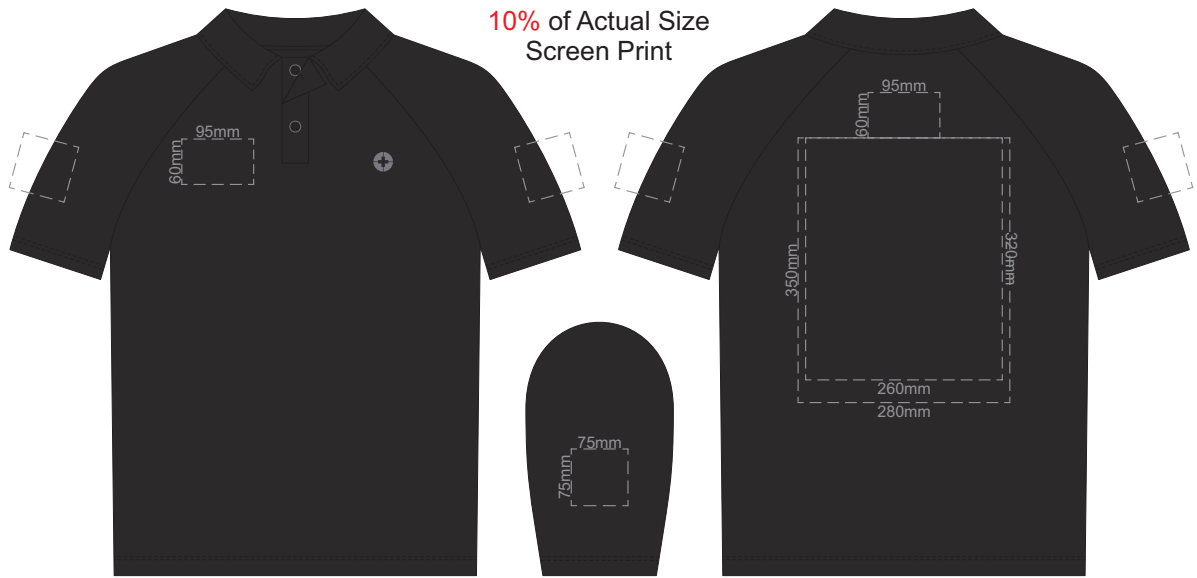

10% of Actual Size  
Screen Print

EXTRA SMALL FRONT

EXTRA SMALL BACK

10% of Actual Size  
Colourflex Transfer

EXTRA SMALL FRONT

EXTRA SMALL BACK

Print area 280x200mm can be rotated to best suit

10% of Actual Size  
Embroidery

EXTRA SMALL FRONT

EXTRA SMALL BACK

10% of Actual Size  
Screen Print

**SMALL FRONT**

**SMALL BACK**

10% of Actual Size  
Colourflex Transfer

**SMALL FRONT**

Print area 280x200mm can be rotated to best suit

10% of Actual Size  
Colourflex Transfer

LARGE FRONT

LARGE BACK

Print area 280x200mm can be rotated to best suit

10% of Actual Size  
Embroidery

LARGE FRONT

LARGE BACK

10% of Actual Size  
Screen Print

**EXTRA LARGE FRONT**

**EXTRA LARGE BACK**

10% of Actual Size  
Colourflex Transfer

**EXTRA LARGE FRONT**

Print area 280x200mm can be rotated to best suit

**EXTRA LARGE BACK**

10% of Actual Size  
Embroidery