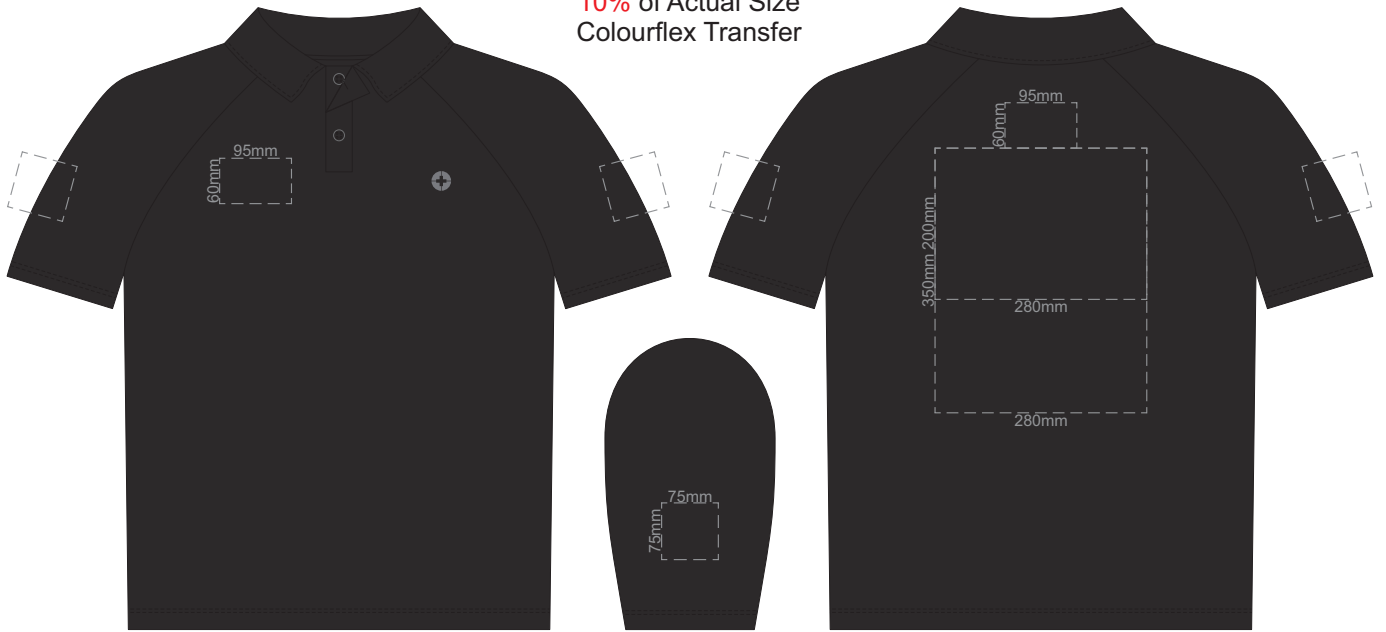

10% of Actual Size  
Screen Print

EXTRA SMALL FRONT

EXTRA SMALL BACK

10% of Actual Size  
Colourflex Transfer

EXTRA SMALL FRONT

EXTRA SMALL BACK

Print area 280x200mm can be rotated to best suit

10% of Actual Size  
Embroidery

**SMALL BACK**

10% of Actual Size  
Embroidery

**SMALL FRONT**

**SMALL BACK**

10% of Actual Size  
Screen Print

**MEDIUM FRONT**

**MEDIUM BACK**

10% of Actual Size  
Colourflex Transfer

**MEDIUM FRONT**

**MEDIUM BACK**

10% of Actual Size  
Embroidery

**MEDIUM FRONT**

**MEDIUM BACK**

10% of Actual Size  
Screen Print

LARGE FRONT

LARGE BACK

10% of Actual Size  
Colourflex Transfer

LARGE FRONT

LARGE BACK

Print area 280x200mm can be rotated to best suit

10% of Actual Size  
Embroidery

LARGE FRONT

LARGE BACK

10% of Actual Size  
Screen Print