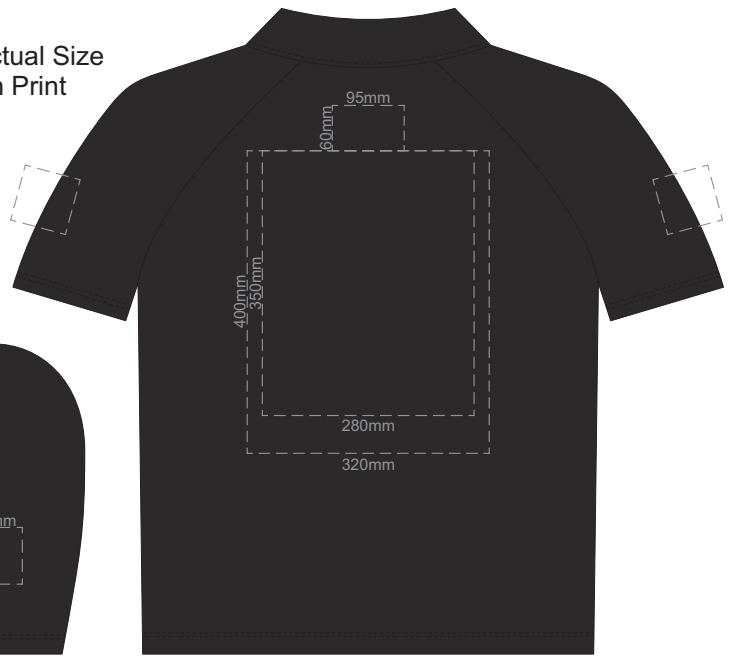

10% of Actual Size  
Screen Print

EXTRA SMALL FRONT

EXTRA SMALL BACK

10% of Actual Size  
Colourflex Transfer

EXTRA SMALL FRONT

EXTRA SMALL BACK

Print area 280x200mm can be rotated to best suit

10% of Actual Size  
Embroidery

10% of Actual Size  
Colourflex Transfer

LARGE FRONT

LARGE BACK

Print area 280x200mm can be rotated to best suit

10% of Actual Size  
Embroidery

LARGE FRONT

LARGE BACK

10% of Actual Size  
Screen Print

**EXTRA LARGE FRONT**

**EXTRA LARGE BACK**

10% of Actual Size  
Colourflex Transfer

**EXTRA LARGE FRONT**

Print area 280x200mm can be rotated to best suit

**EXTRA LARGE BACK**

10% of Actual Size  
Embroidery

**EXTRA LARGE FRONT**

**EXTRA LARGE BACK**

10% of Actual Size  
Screen Print

XXL FRONT

XXL BACK

10% of Actual Size  
Colourflex Transfer

XXL FRONT

Print area 280x200mm can be rotated to best suit