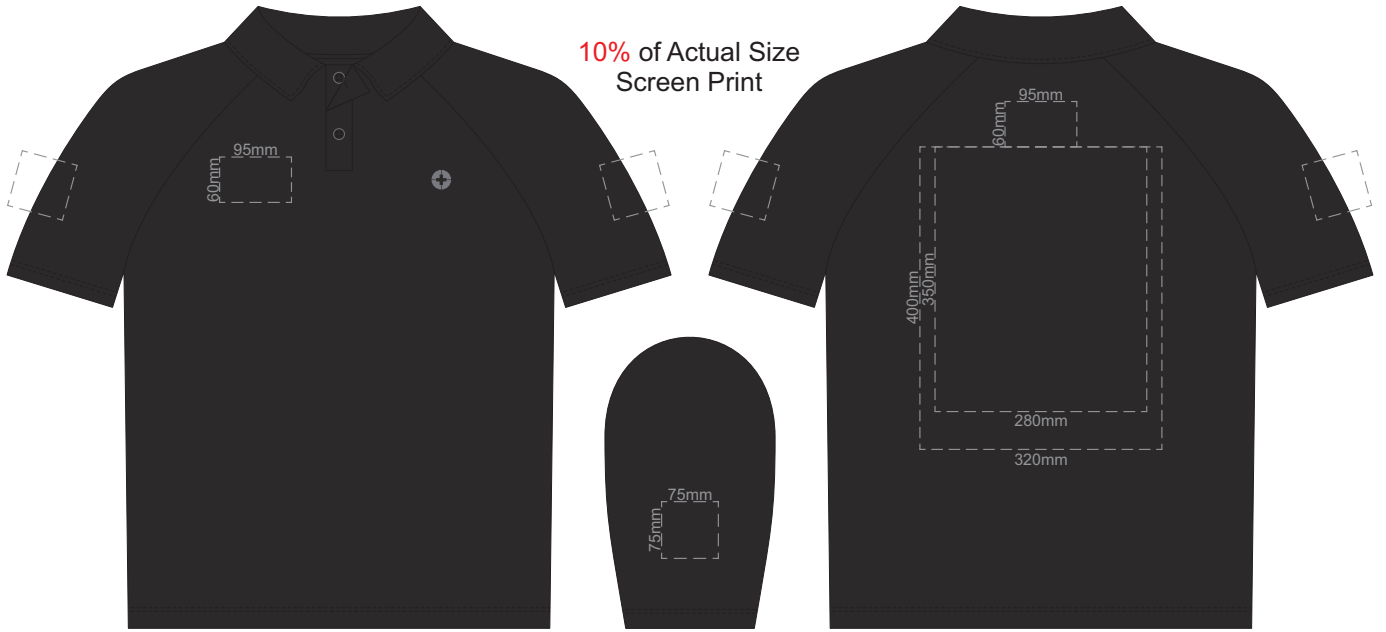

10% of Actual Size  
Screen Print

EXTRA SMALL FRONT

EXTRA SMALL BACK

10% of Actual Size  
Colourflex Transfer

EXTRA SMALL FRONT

EXTRA SMALL BACK

Print area 280x200mm can be rotated to best suit

10% of Actual Size  
Embroidery

**MEDIUM FRONT**

**MEDIUM BACK**

10% of Actual Size  
Embroidery

**MEDIUM FRONT**

**MEDIUM BACK**

10% of Actual Size  
Screen Print

LARGE FRONT

LARGE BACK

10% of Actual Size  
Colourflex Transfer

LARGE FRONT

LARGE BACK

Print area 280x200mm can be rotated to best suit

10% of Actual Size  
Embroidery

LARGE FRONT

LARGE BACK

10% of Actual Size  
Screen Print

**EXTRA LARGE FRONT**

**EXTRA LARGE BACK**

10% of Actual Size  
Colourflex Transfer

**EXTRA LARGE FRONT**

Print area 280x200mm can be rotated to best suit

**EXTRA LARGE BACK**

10% of Actual Size  
Embroidery