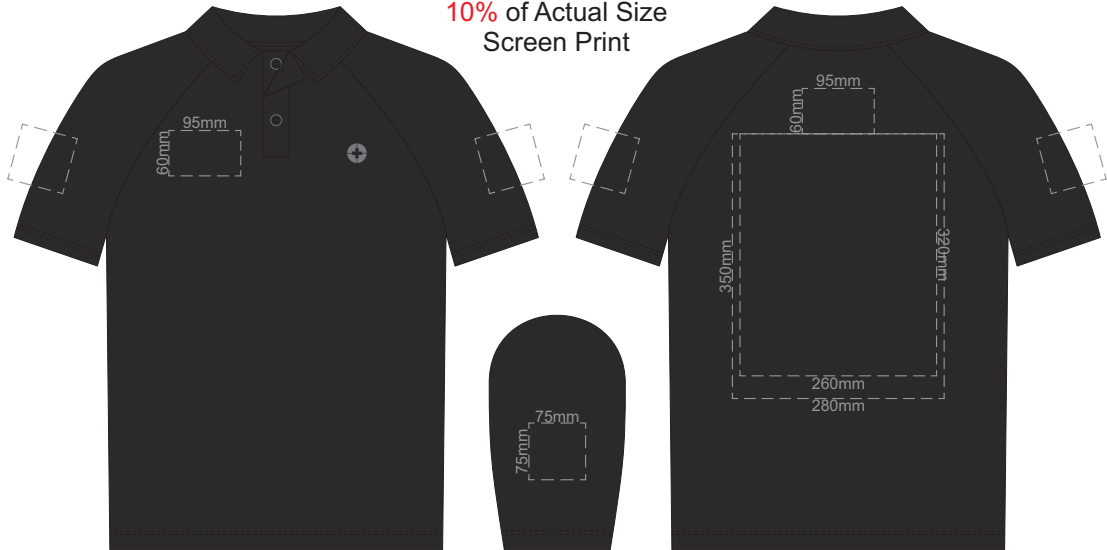

10% of Actual Size  
Screen Print

EXTRA SMALL FRONT

EXTRA SMALL BACK

10% of Actual Size  
Colourflex Transfer

EXTRA SMALL FRONT

EXTRA SMALL BACK

Print area 280x200mm can be rotated to best suit

10% of Actual Size  
Embroidery

EXTRA SMALL FRONT

EXTRA SMALL BACK

10% of Actual Size  
Screen Print

**SMALL FRONT**

**SMALL BACK**

10% of Actual Size  
Colourflex Transfer

**SMALL FRONT**

Print area 280x200mm can be rotated to best suit

10% of Actual Size  
Colourflex Transfer

LARGE FRONT

LARGE BACK

Print area 280x200mm can be rotated to best suit

10% of Actual Size  
Embroidery

LARGE FRONT

LARGE BACK

10% of Actual Size  
Screen Print

**EXTRA LARGE FRONT**

**EXTRA LARGE BACK**

10% of Actual Size  
Colourflex Transfer

**EXTRA LARGE FRONT**

Print area 280x200mm can be rotated to best suit

**EXTRA LARGE BACK**

10% of Actual Size  
Embroidery