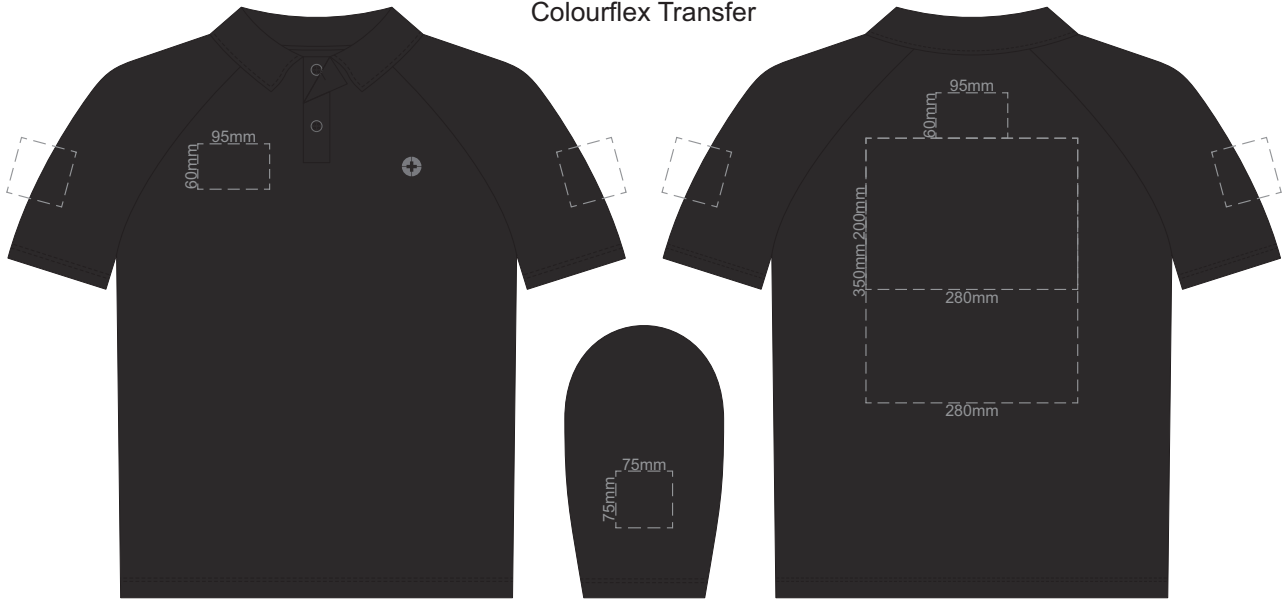

10% of Actual Size  
Screen Print

EXTRA SMALL FRONT

EXTRA SMALL BACK

10% of Actual Size  
Colourflex Transfer

EXTRA SMALL FRONT

EXTRA SMALL BACK

Print area 280x200mm can be rotated to best suit

10% of Actual Size  
Embroidery

EXTRA SMALL FRONT

EXTRA SMALL BACK

10% of Actual Size  
Screen Print

**SMALL FRONT**

**SMALL BACK**

10% of Actual Size  
Colourflex Transfer

**SMALL FRONT**

Print area 280x200mm can be rotated to best suit

**SMALL BACK**

10% of Actual Size  
Embroidery

**SMALL FRONT**

**SMALL BACK**

10% of Actual Size  
Screen Print

**MEDIUM FRONT**

**MEDIUM BACK**

10% of Actual Size  
Colourflex Transfer

10% of Actual Size  
Colourflex Transfer

LARGE FRONT

LARGE BACK

Print area 280x200mm can be rotated to best suit

10% of Actual Size  
Embroidery

LARGE FRONT

LARGE BACK

10% of Actual Size  
Screen Print