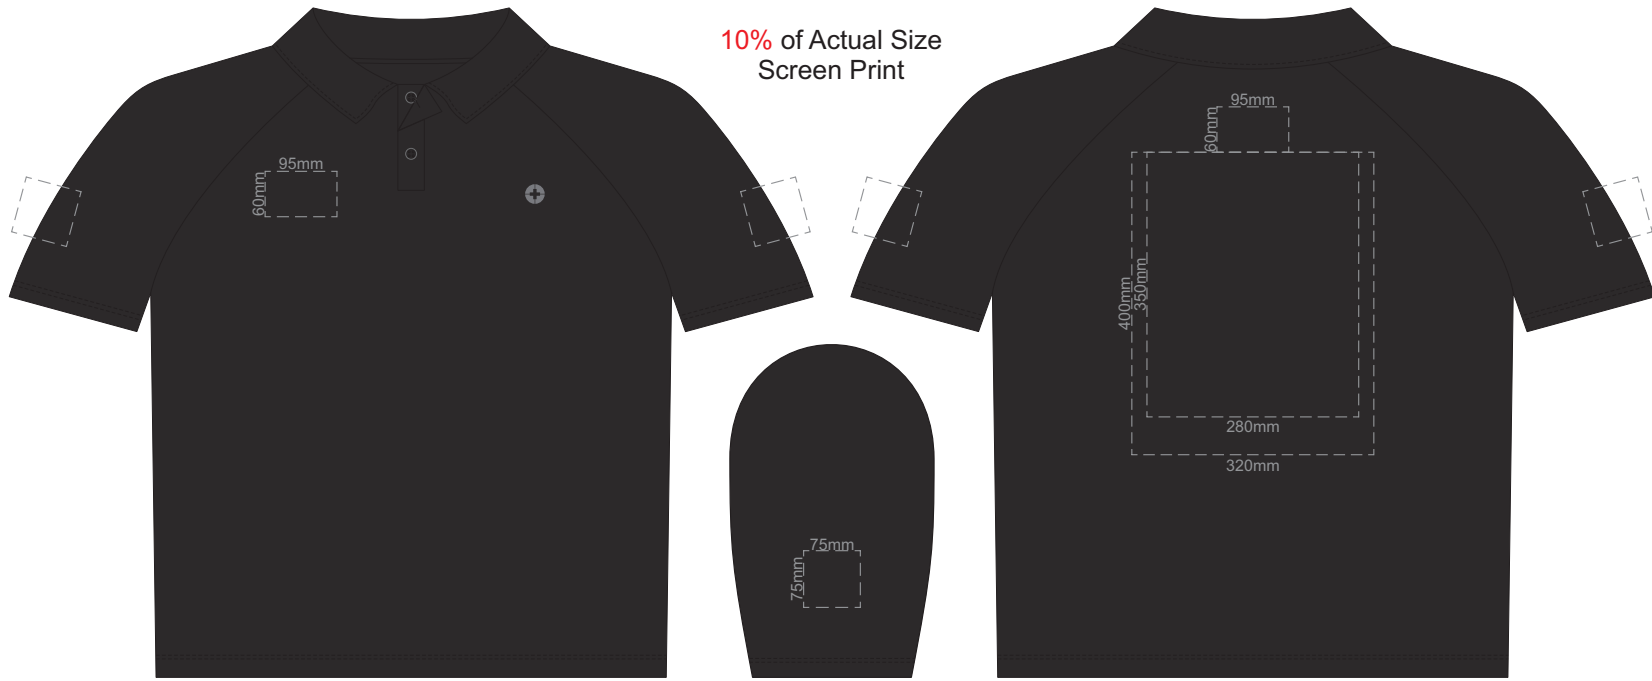

10% of Actual Size  
Screen Print

EXTRA SMALL FRONT

EXTRA SMALL BACK

10% of Actual Size  
Colourflex Transfer

EXTRA SMALL FRONT

EXTRA SMALL BACK

Print area 280x200mm can be rotated to best suit

10% of Actual Size  
Embroidery

**EXTRA LARGE FRONT**

**EXTRA LARGE BACK**

10% of Actual Size  
Screen Print

XXL FRONT

XXL BACK

10% of Actual Size  
Colourflex Transfer

XXL FRONT

Print area 280x200mm can be rotated to best suit

XXL BACK

10% of Actual Size  
Embroidery

XXL FRONT

XXL BACK

10% of Actual Size  
Screen Print

**3XL FRONT**

**3XL BACK**

10% of Actual Size  
Colourflex Transfer

10% of Actual Size  
Colourflex Transfer

4XL FRONT

Print area 280x200mm can be rotated to best suit

4XL BACK

4XL FRONT

4XL BACK