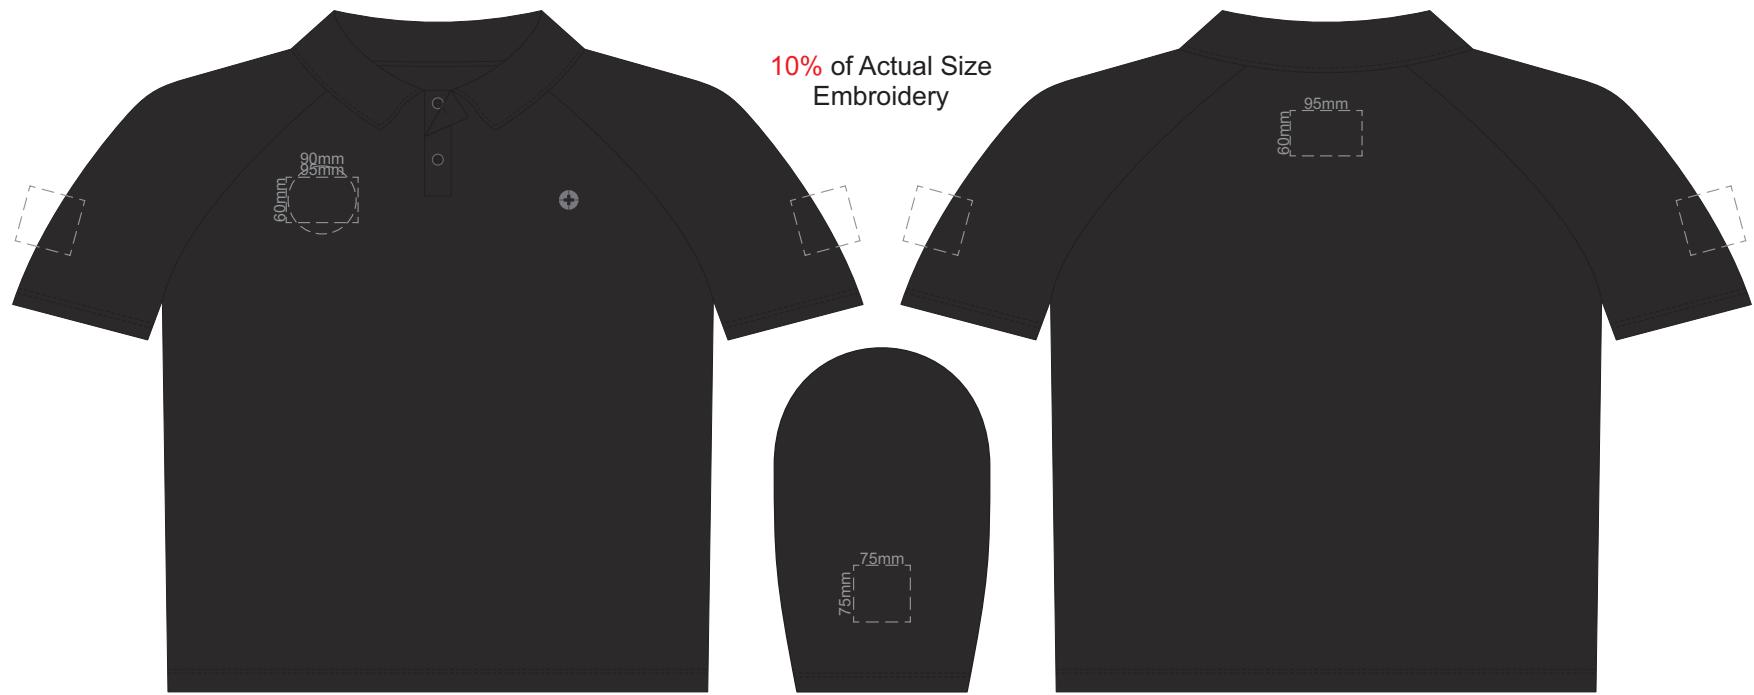

**3XL FRONT**

**3XL BACK**

Print area 280x200mm can be rotated to best suit

3XL FRONT

3XL BACK

10% of Actual Size  
Screen Print

4XL FRONT

4XL BACK

10% of Actual Size  
Colourflex Transfer

4XL FRONT

Print area 280x200mm can be rotated to best suit

4XL BACK

4XL FRONT

4XL BACK