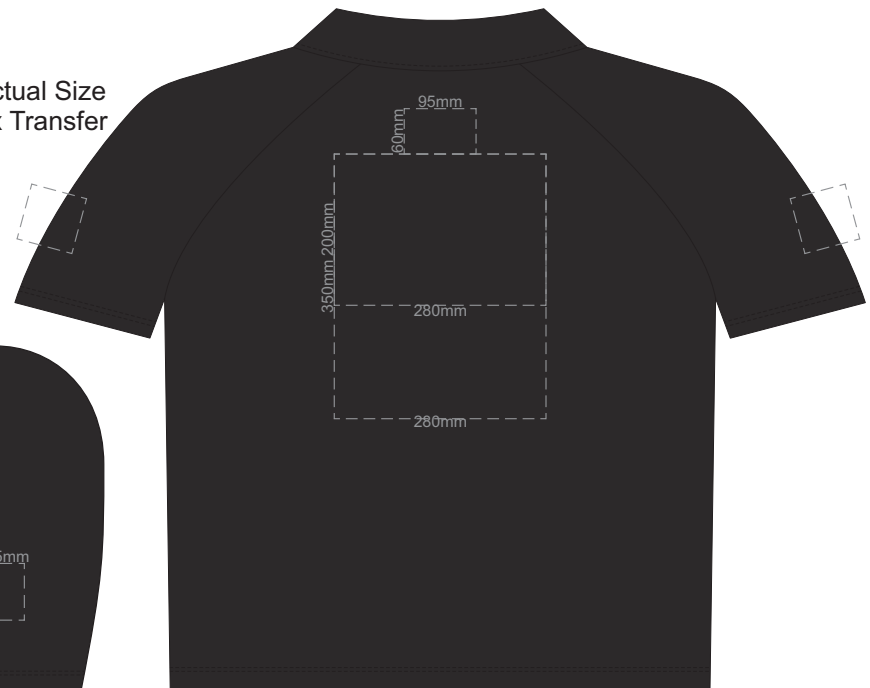

10% of Actual Size  
Screen Print

EXTRA SMALL FRONT

EXTRA SMALL BACK

10% of Actual Size  
Colourflex Transfer

EXTRA SMALL FRONT

EXTRA SMALL BACK

Print area 280x200mm can be rotated to best suit

10% of Actual Size  
Embroidery

**EXTRA LARGE FRONT**

**EXTRA LARGE BACK**

10% of Actual Size  
Colourflex Transfer

**EXTRA LARGE FRONT**

Print area 280x200mm can be rotated to best suit

**EXTRA LARGE BACK**

10% of Actual Size  
Embroidery

**3XL FRONT**

**3XL BACK**

Print area 280x200mm can be rotated to best suit

3XL FRONT

3XL BACK

10% of Actual Size  
Screen Print

4XL FRONT

4XL BACK

10% of Actual Size  
Colourflex Transfer

4XL FRONT

Print area 280x200mm can be rotated to best suit

4XL BACK

4XL FRONT

4XL BACK