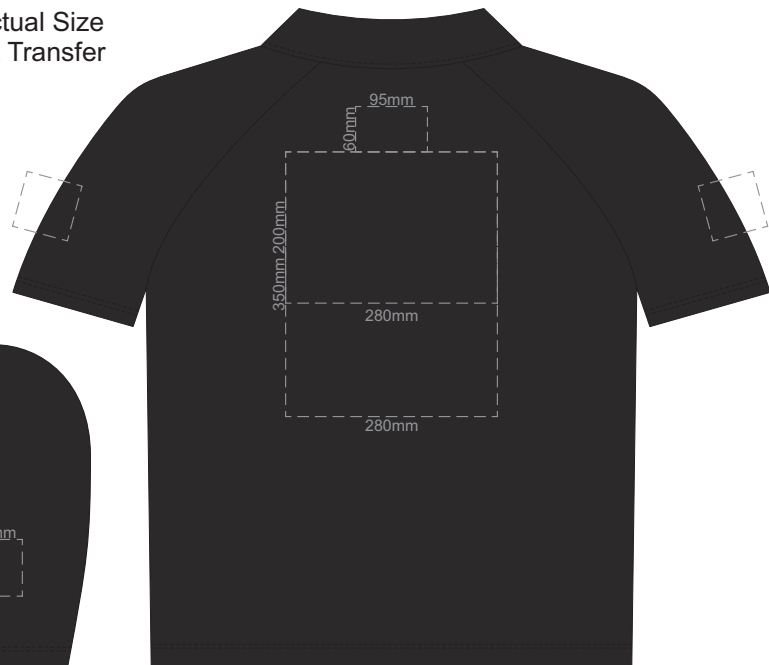

10% of Actual Size  
Screen Print

EXTRA SMALL FRONT

EXTRA SMALL BACK

10% of Actual Size  
Colourflex Transfer

EXTRA SMALL FRONT

EXTRA SMALL BACK

Print area 280x200mm can be rotated to best suit

10% of Actual Size  
Embroidery

10% of Actual Size  
Colourflex Transfer

LARGE FRONT

LARGE BACK

Print area 280x200mm can be rotated to best suit

10% of Actual Size  
Embroidery

LARGE FRONT

LARGE BACK

10% of Actual Size  
Screen Print

**EXTRA LARGE FRONT**

**EXTRA LARGE BACK**

10% of Actual Size  
Colourflex Transfer

**EXTRA LARGE FRONT**

Print area 280x200mm can be rotated to best suit

**EXTRA LARGE BACK**

10% of Actual Size  
Embroidery

**EXTRA LARGE FRONT**

**EXTRA LARGE BACK**

10% of Actual Size  
Screen Print

XXL FRONT

XXL BACK

10% of Actual Size  
Colourflex Transfer

XXL FRONT

Print area 280x200mm can be rotated to best suit