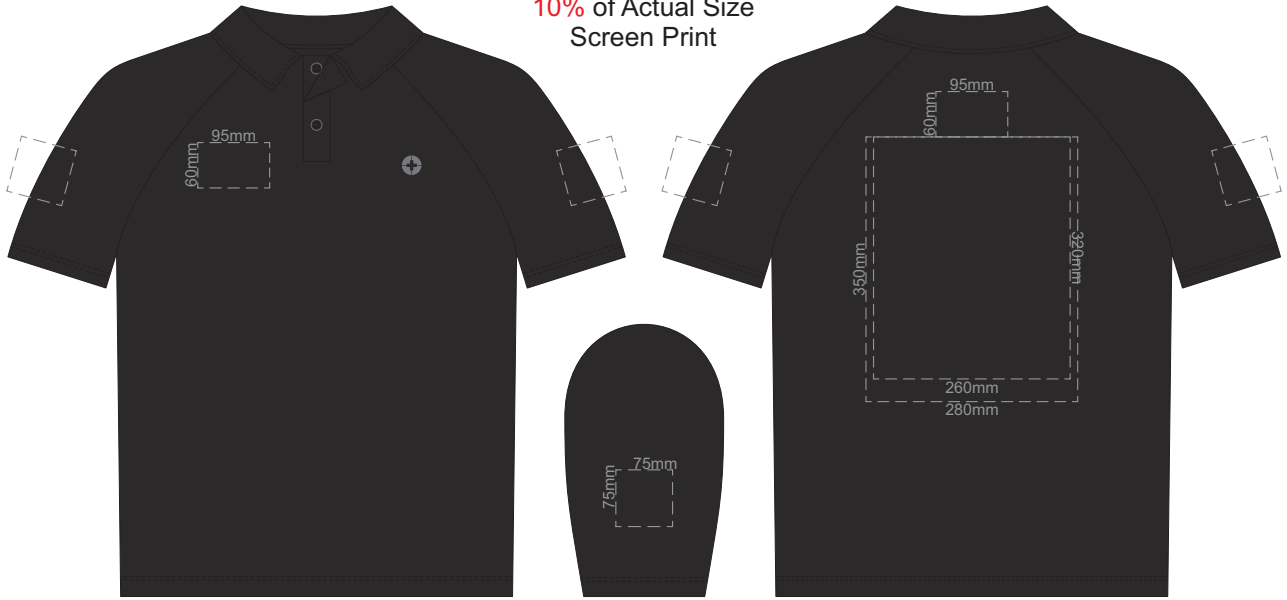

10% of Actual Size  
Screen Print

EXTRA SMALL FRONT

EXTRA SMALL BACK

10% of Actual Size  
Colourflex Transfer

EXTRA SMALL FRONT

EXTRA SMALL BACK

Print area 280x200mm can be rotated to best suit

10% of Actual Size  
Embroidery

EXTRA SMALL FRONT

EXTRA SMALL BACK

10% of Actual Size  
Screen Print

**SMALL FRONT**

**SMALL BACK**

10% of Actual Size  
Colourflex Transfer

**SMALL FRONT**

Print area 280x200mm can be rotated to best suit

**SMALL BACK**

10% of Actual Size  
Embroidery

**SMALL FRONT**

**SMALL BACK**

10% of Actual Size  
Screen Print

**MEDIUM FRONT**

**MEDIUM BACK**

10% of Actual Size  
Colourflex Transfer

10% of Actual Size  
Colourflex Transfer

LARGE FRONT

LARGE BACK

Print area 280x200mm can be rotated to best suit

10% of Actual Size  
Embroidery

LARGE FRONT

LARGE BACK

10% of Actual Size  
Screen Print