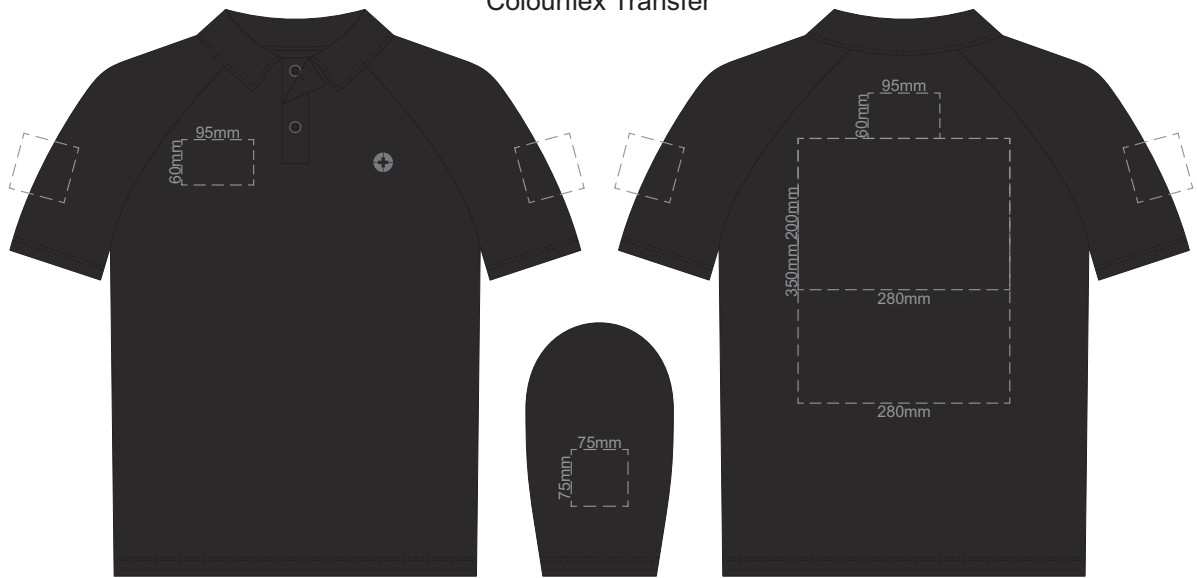

10% of Actual Size  
Screen Print

EXTRA SMALL FRONT

EXTRA SMALL BACK

10% of Actual Size  
Colourflex Transfer

EXTRA SMALL FRONT

EXTRA SMALL BACK

Print area 280x200mm can be rotated to best suit

10% of Actual Size  
Embroidery

EXTRA SMALL FRONT

EXTRA SMALL BACK

10% of Actual Size  
Screen Print

**SMALL FRONT**

**SMALL BACK**

10% of Actual Size  
Colourflex Transfer

**SMALL FRONT**

Print area 280x200mm can be rotated to best suit

**SMALL BACK**

10% of Actual Size  
Embroidery

**SMALL FRONT**

**SMALL BACK**

10% of Actual Size  
Screen Print

**MEDIUM FRONT**

**MEDIUM BACK**

10% of Actual Size  
Colourflex Transfer

10% of Actual Size  
Colourflex Transfer

LARGE FRONT

LARGE BACK

Print area 280x200mm can be rotated to best suit

10% of Actual Size  
Embroidery

LARGE FRONT

LARGE BACK

10% of Actual Size  
Screen Print