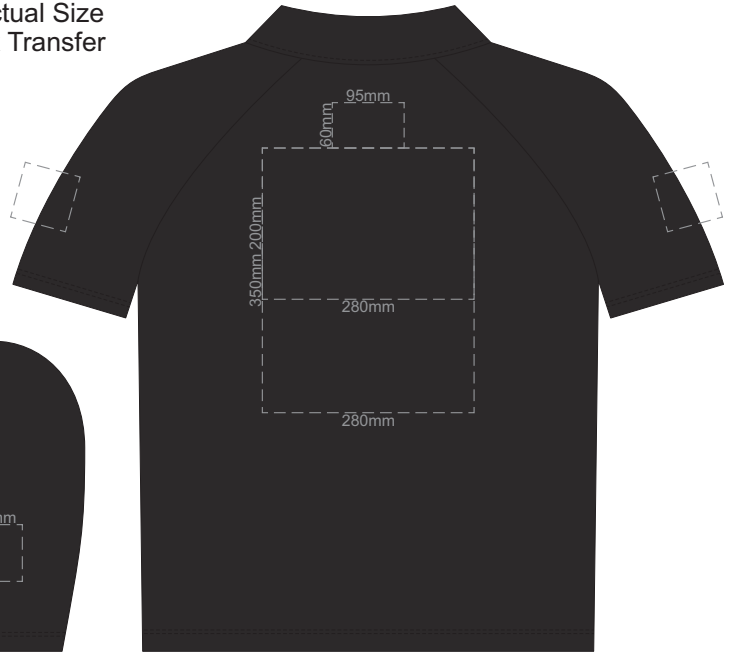

10% of Actual Size  
Screen Print

EXTRA SMALL FRONT

EXTRA SMALL BACK

10% of Actual Size  
Colourflex Transfer

EXTRA SMALL FRONT

EXTRA SMALL BACK

Print area 280x200mm can be rotated to best suit

10% of Actual Size  
Embroidery

10% of Actual Size  
Colourflex Transfer

LARGE FRONT

LARGE BACK

Print area 280x200mm can be rotated to best suit

10% of Actual Size  
Embroidery

LARGE FRONT

LARGE BACK

10% of Actual Size  
Screen Print

**EXTRA LARGE FRONT**

**EXTRA LARGE BACK**

10% of Actual Size  
Colourflex Transfer

**EXTRA LARGE FRONT**

Print area 280x200mm can be rotated to best suit

**EXTRA LARGE BACK**

10% of Actual Size  
Embroidery

**EXTRA LARGE FRONT**

**EXTRA LARGE BACK**

10% of Actual Size  
Screen Print

XXL FRONT

XXL BACK

10% of Actual Size  
Colourflex Transfer

XXL FRONT

Print area 280x200mm can be rotated to best suit