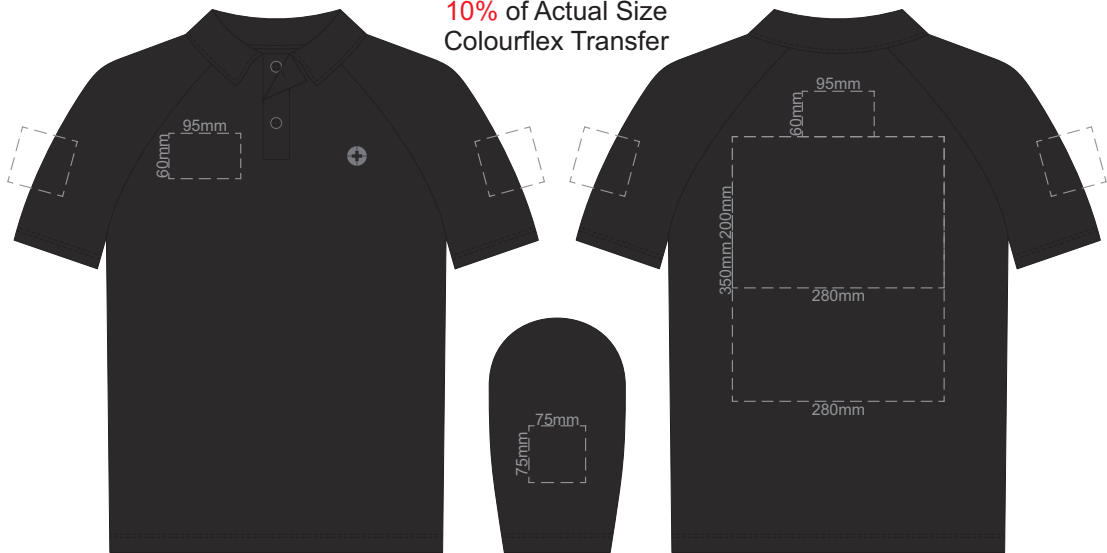

10% of Actual Size  
Screen Print

EXTRA SMALL FRONT

EXTRA SMALL BACK

10% of Actual Size  
Colourflex Transfer

EXTRA SMALL FRONT

EXTRA SMALL BACK

Print area 280x200mm can be rotated to best suit

10% of Actual Size  
Embroidery

EXTRA SMALL FRONT

EXTRA SMALL BACK

10% of Actual Size  
Screen Print

**SMALL FRONT**

**SMALL BACK**

10% of Actual Size  
Colourflex Transfer

**SMALL FRONT**

Print area 280x200mm can be rotated to best suit

10% of Actual Size  
Colourflex Transfer

LARGE FRONT

LARGE BACK

Print area 280x200mm can be rotated to best suit

10% of Actual Size  
Embroidery

LARGE FRONT

LARGE BACK

10% of Actual Size  
Screen Print

**EXTRA LARGE FRONT**

**EXTRA LARGE BACK**

10% of Actual Size  
Colourflex Transfer

**EXTRA LARGE FRONT**

Print area 280x200mm can be rotated to best suit

**EXTRA LARGE BACK**

10% of Actual Size  
Embroidery