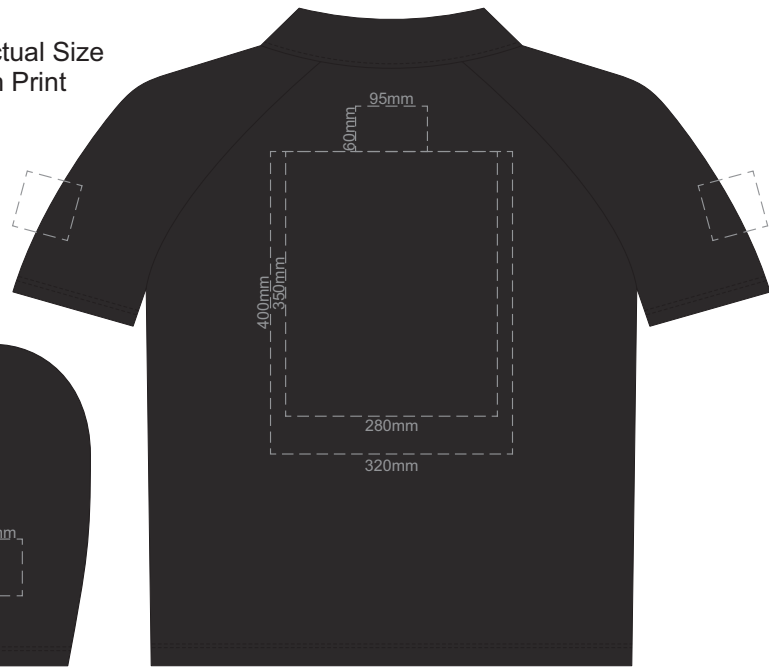

10% of Actual Size  
Screen Print

EXTRA SMALL FRONT

EXTRA SMALL BACK

10% of Actual Size  
Colourflex Transfer

EXTRA SMALL FRONT

EXTRA SMALL BACK

Print area 280x200mm can be rotated to best suit

10% of Actual Size  
Embroidery

10% of Actual Size  
Colourflex Transfer

LARGE FRONT

LARGE BACK

Print area 280x200mm can be rotated to best suit

10% of Actual Size  
Embroidery

LARGE FRONT

LARGE BACK

10% of Actual Size  
Screen Print

**EXTRA LARGE FRONT**

**EXTRA LARGE BACK**

10% of Actual Size  
Colourflex Transfer

**EXTRA LARGE FRONT**

Print area 280x200mm can be rotated to best suit

**EXTRA LARGE BACK**

10% of Actual Size  
Embroidery

**EXTRA LARGE FRONT**

**EXTRA LARGE BACK**

10% of Actual Size  
Screen Print

XXL FRONT

XXL BACK

10% of Actual Size  
Colourflex Transfer

XXL FRONT

Print area 280x200mm can be rotated to best suit