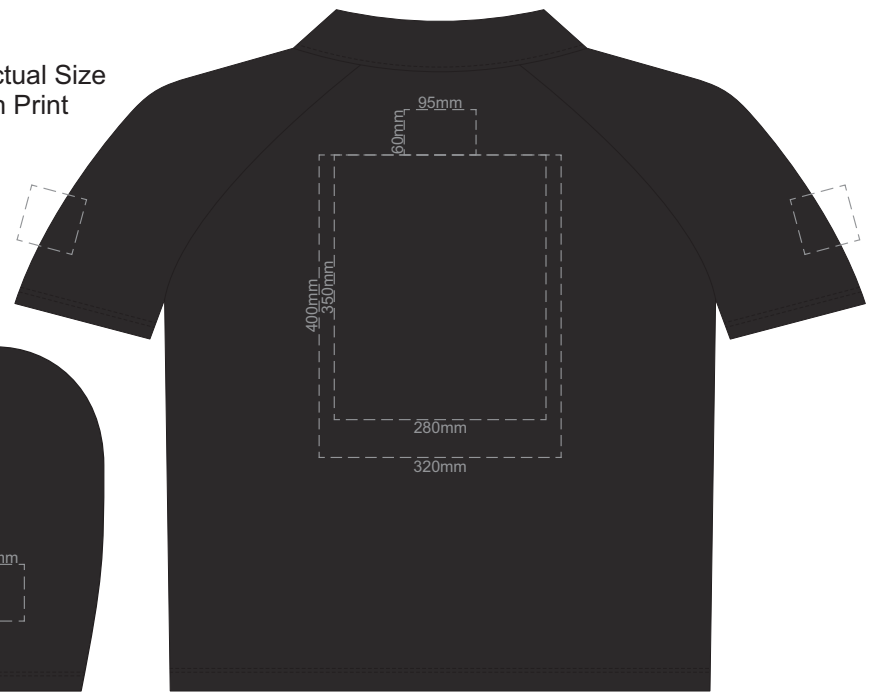

10% of Actual Size  
Screen Print

EXTRA SMALL FRONT

EXTRA SMALL BACK

10% of Actual Size  
Colourflex Transfer

EXTRA SMALL FRONT

EXTRA SMALL BACK

Print area 280x200mm can be rotated to best suit

10% of Actual Size  
Embroidery

**EXTRA LARGE FRONT**

**EXTRA LARGE BACK**

10% of Actual Size  
Colourflex Transfer

**EXTRA LARGE FRONT**

Print area 280x200mm can be rotated to best suit

**EXTRA LARGE BACK**

10% of Actual Size  
Embroidery

**3XL FRONT**

**3XL BACK**

Print area 280x200mm can be rotated to best suit

3XL FRONT

3XL BACK

10% of Actual Size  
Screen Print

4XL FRONT

4XL BACK

10% of Actual Size  
Colourflex Transfer

4XL FRONT

Print area 280x200mm can be rotated to best suit

4XL BACK

4XL FRONT

4XL BACK