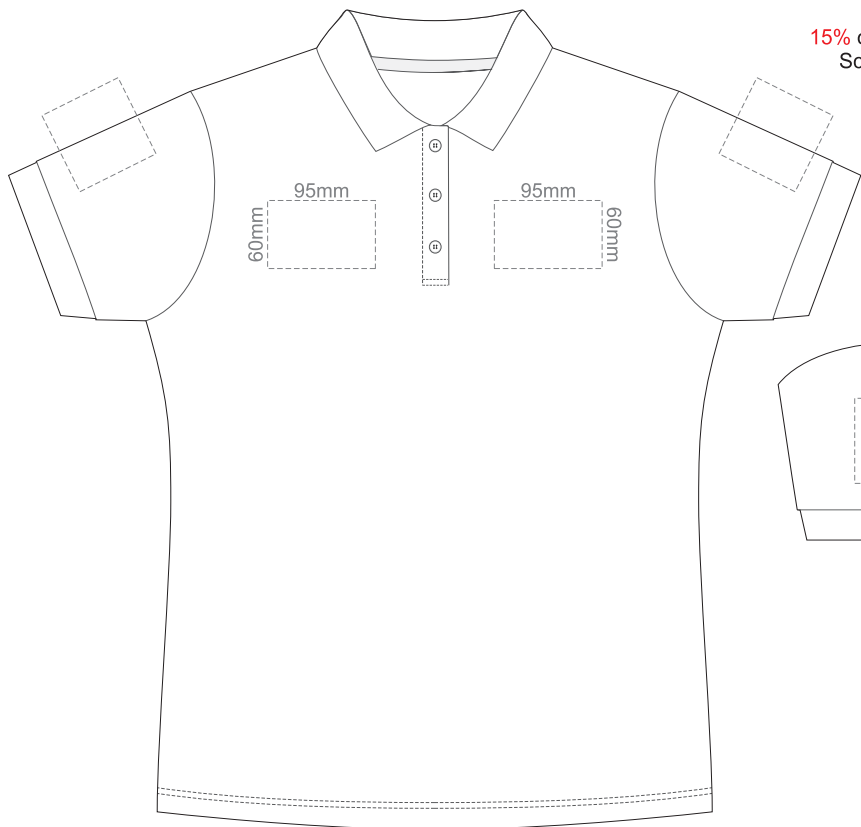

15% of Actual Size
Screen Print

FRONT WOMEN'S X-SMALL

BACK WOMEN'S X-SMALL

15% of Actual Size
Screen Print

FRONT WOMEN'S SMALL

BACK WOMEN'S SMALL

15% of Actual Size
Screen Print

FRONT WOMEN'S MEDIUM

BACK WOMEN'S MEDIUM

15% of Actual Size
Screen Print

FRONT WOMEN'S LARGE

BACK WOMEN'S LARGE

15% of Actual Size
Screen Print

FRONT WOMEN'S XL

BACK WOMEN'S XL

15% of Actual Size
Screen Print

FRONT WOMEN'S XXL

BACK WOMEN'S XXL

15% of Actual Size
Screen Print

FRONT WOMEN'S 3XL

BACK WOMEN'S 3XL

15% of Actual Size
Colourflex Transfer

FRONT WOMEN'S X-SMALL

BACK WOMEN'S X-SMALL

Print area 260mm x 210mm can be rotated to best suit.

15% of Actual Size
Colourflex Transfer

FRONT WOMEN'S SMALL

BACK WOMEN'S SMALL

Print area 260mm x 210mm can be rotated to best suit.

15% of Actual Size
Colourflex Transfer