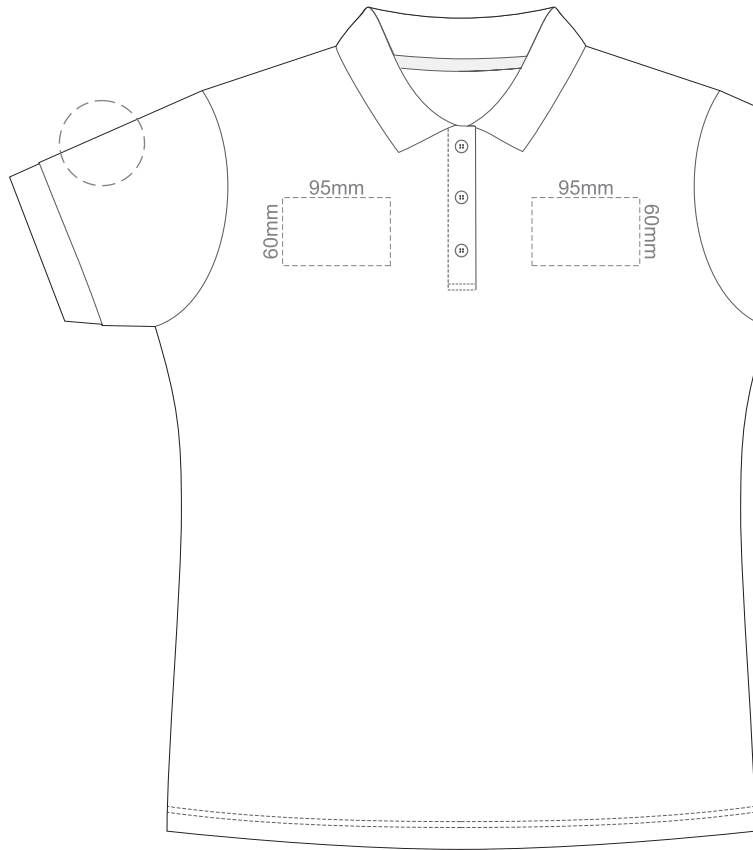

Print area 260mm x 210mm can be rotated to best suit.

15% of Actual Size
Colourflex Transfer

FRONT WOMEN'S SMALL

BACK WOMEN'S SMALL

Print area 260mm x 210mm can be rotated to best suit.

15% of Actual Size
Colourflex Transfer

15% of Actual Size
Colourflex Transfer

FRONT WOMEN'S 3XL

BACK WOMEN'S 3XL

Print area 280mm x 200mm can be rotated to best suit.

15% of Actual Size
Embroidery

FRONT WOMEN'S X-SMALL

BACK WOMEN'S X-SMALL

15% of Actual Size
Embroidery

FRONT WOMEN'S SMALL

BACK WOMEN'S SMALL

75mm

15% of Actual Size
Embroidery

FRONT WOMEN'S MEDIUM

BACK WOMEN'S MEDIUM

75mm

15% of Actual Size
Embroidery

FRONT WOMEN'S LARGE

BACK WOMEN'S LARGE

75mm

15% of Actual Size
Embroidery

FRONT WOMEN'S XL

BACK WOMEN'S XL

15% of Actual Size
Embroidery

FRONT WOMEN'S XXL