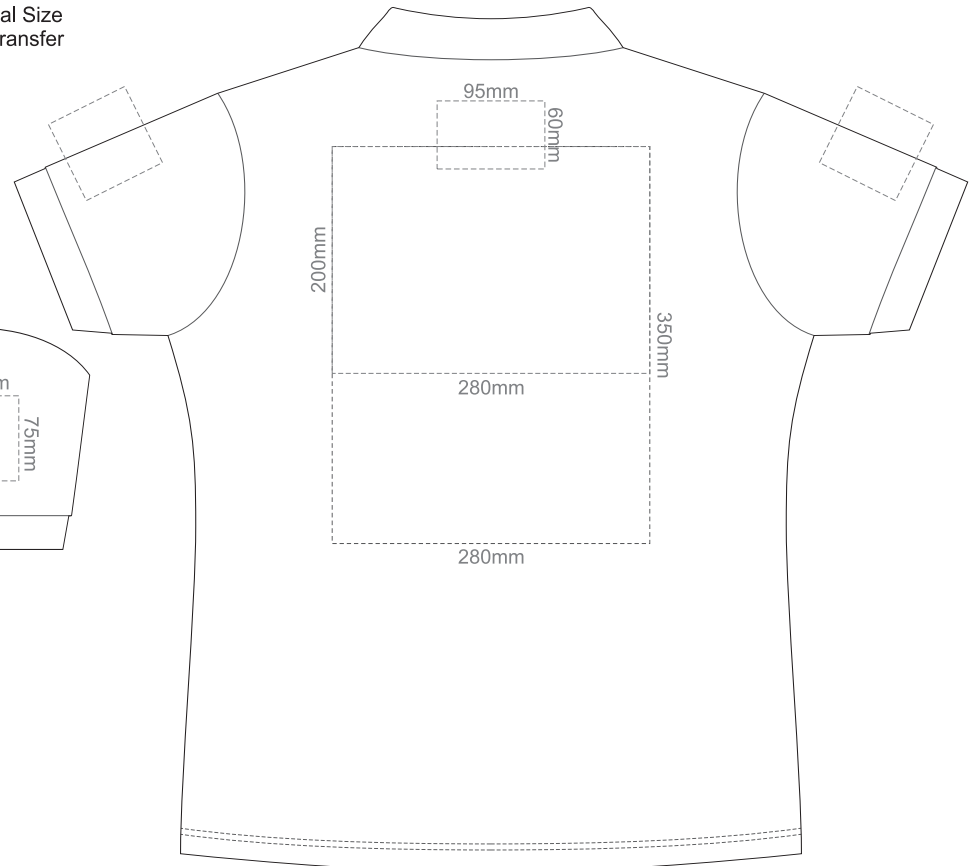

Print area 260mm x 210mm can be rotated to best suit.

15% of Actual Size
Colourflex Transfer

FRONT WOMEN'S SMALL

BACK WOMEN'S SMALL

Print area 260mm x 210mm can be rotated to best suit.

15% of Actual Size
Colourflex Transfer

FRONT WOMEN'S MEDIUM

BACK WOMEN'S MEDIUM

Print area 260mm x 210mm can be rotated to best suit.

15% of Actual Size
Colourflex Transfer

FRONT WOMEN'S LARGE

BACK WOMEN'S LARGE

Print area 280mm x 200mm can be rotated to best suit.

15% of Actual Size
Colourflex Transfer

FRONT WOMEN'S XL

BACK WOMEN'S XL

Print area 280mm x 200mm can be rotated to best suit.

15% of Actual Size
Colourflex Transfer

FRONT WOMEN'S XXL

BACK WOMEN'S XXL

Print area 280mm x 200mm can be rotated to best suit.

15% of Actual Size
Colourflex Transfer

FRONT WOMEN'S 3XL

BACK WOMEN'S 3XL

Print area 280mm x 200mm can be rotated to best suit.

15% of Actual Size
Embroidery

FRONT WOMEN'S X-SMALL

BACK WOMEN'S X-SMALL

15% of Actual Size
Embroidery