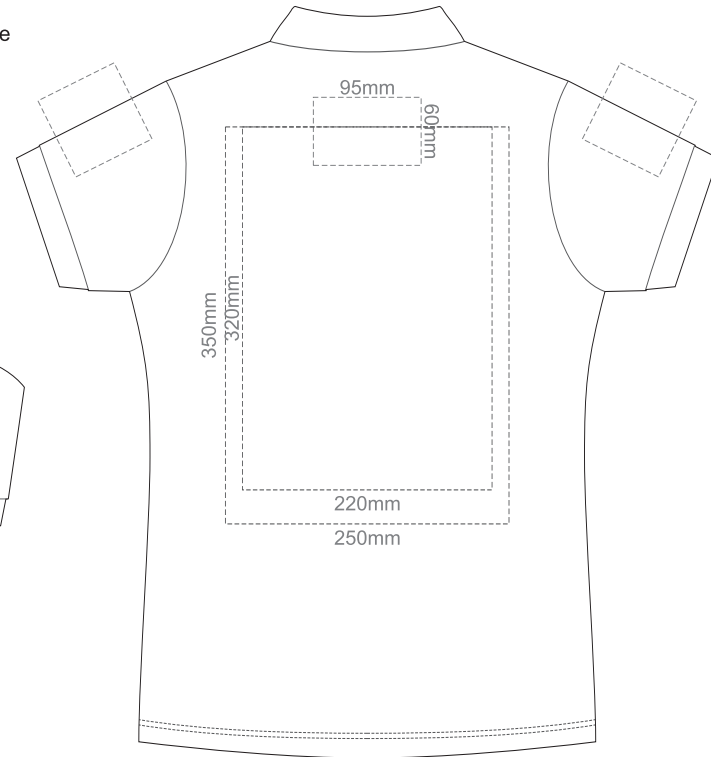

15% of Actual Size
Screen Print

FRONT WOMEN'S X-SMALL

BACK WOMEN'S X-SMALL

15% of Actual Size
Screen Print

FRONT WOMEN'S SMALL

BACK WOMEN'S SMALL

15% of Actual Size
Screen Print

FRONT WOMEN'S MEDIUM

Print area 260mm x 210mm can be rotated to best suit.

15% of Actual Size
Colourflex Transfer

FRONT WOMEN'S SMALL

BACK WOMEN'S SMALL

Print area 260mm x 210mm can be rotated to best suit.

15% of Actual Size
Colourflex Transfer

FRONT WOMEN'S MEDIUM

BACK WOMEN'S MEDIUM

Print area 260mm x 210mm can be rotated to best suit.

15% of Actual Size
Colourflex Transfer

FRONT WOMEN'S LARGE

BACK WOMEN'S LARGE

Print area 280mm x 200mm can be rotated to best suit.

15% of Actual Size
Colourflex Transfer

FRONT WOMEN'S XL

BACK WOMEN'S XL

Print area 280mm x 200mm can be rotated to best suit.

15% of Actual Size
Colourflex Transfer

FRONT WOMEN'S XXL

BACK WOMEN'S XXL

Print area 280mm x 200mm can be rotated to best suit.