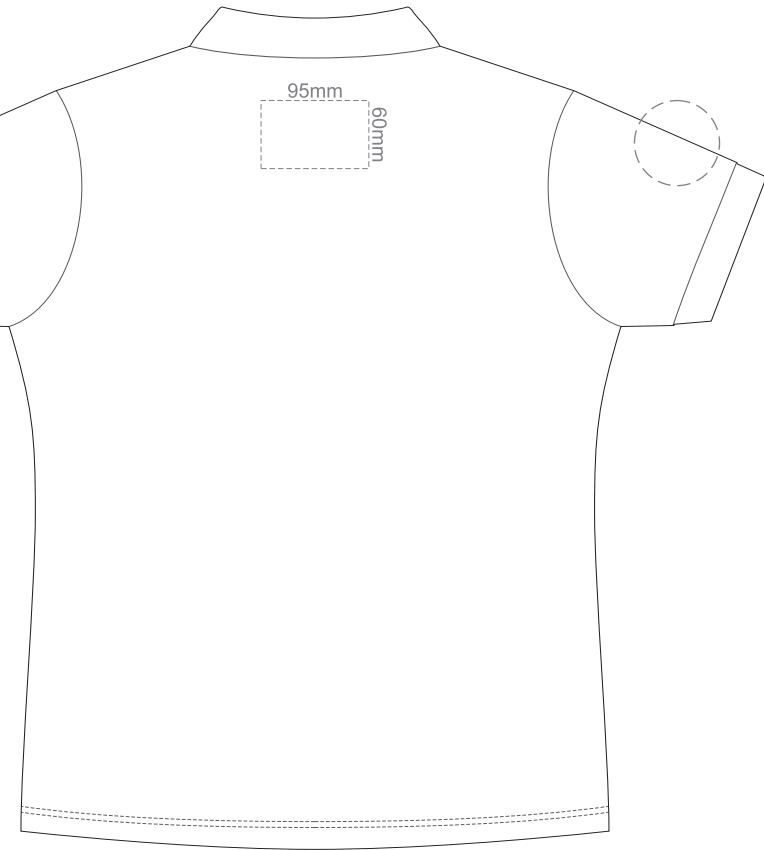

Print area 260mm x 210mm can be rotated to best suit.

15% of Actual Size
Colourflex Transfer

FRONT WOMEN'S SMALL

BACK WOMEN'S SMALL

Print area 260mm x 210mm can be rotated to best suit.

15% of Actual Size
Colourflex Transfer

15% of Actual Size
Colourflex Transfer

FRONT WOMEN'S 3XL

BACK WOMEN'S 3XL

Print area 280mm x 200mm can be rotated to best suit.

15% of Actual Size
Embroidery

FRONT WOMEN'S X-SMALL

BACK WOMEN'S X-SMALL

15% of Actual Size
Embroidery

FRONT WOMEN'S SMALL

BACK WOMEN'S SMALL

75mm

15% of Actual Size
Embroidery

FRONT WOMEN'S MEDIUM

BACK WOMEN'S MEDIUM

75mm

15% of Actual Size
Embroidery

FRONT WOMEN'S LARGE

BACK WOMEN'S LARGE

75mm

15% of Actual Size
Embroidery

FRONT WOMEN'S XL

BACK WOMEN'S XL

15% of Actual Size
Embroidery

FRONT WOMEN'S XXL