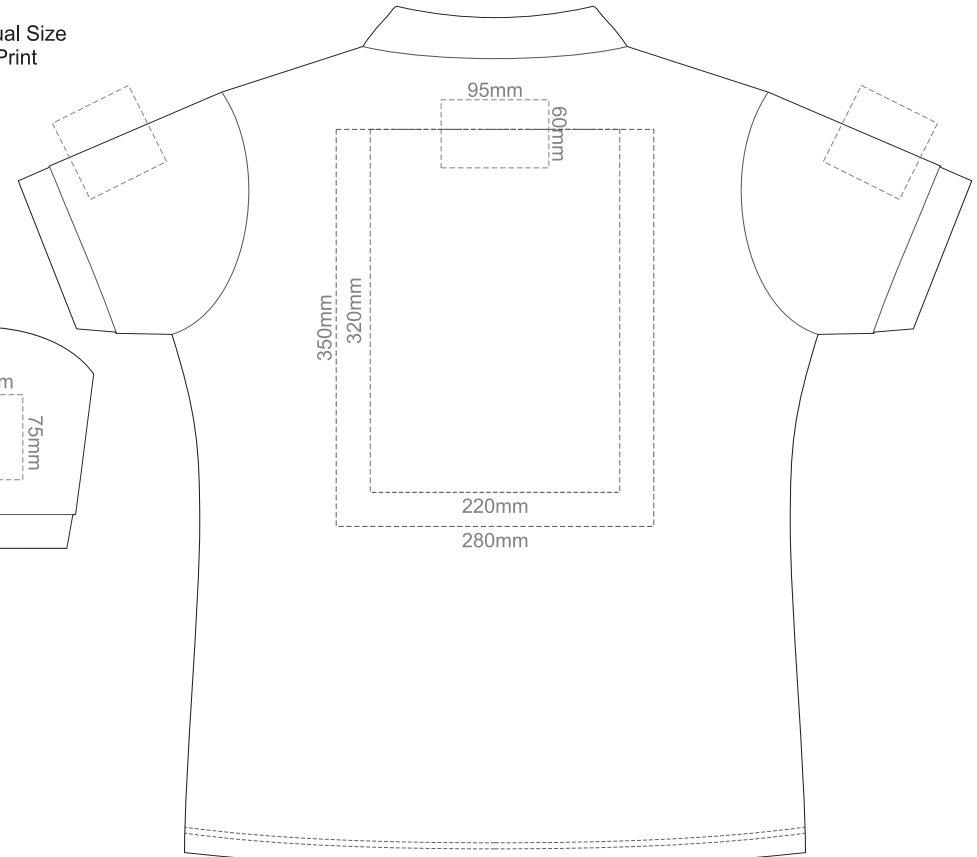

FRONT WOMEN'S XXL

BACK WOMEN'S XXL

15% of Actual Size
Screen Print

FRONT WOMEN'S 3XL

BACK WOMEN'S 3XL

15% of Actual Size
Colourflex Transfer

FRONT WOMEN'S X-SMALL

BACK WOMEN'S X-SMALL

Print area 260mm x 210mm can be rotated to best suit.

15% of Actual Size
Colourflex Transfer

FRONT WOMEN'S SMALL

BACK WOMEN'S SMALL

Print area 260mm x 210mm can be rotated to best suit.

15% of Actual Size
Colourflex Transfer

FRONT WOMEN'S MEDIUM

BACK WOMEN'S MEDIUM

Print area 260mm x 210mm can be rotated to best suit.

15% of Actual Size
Colourflex Transfer

FRONT WOMEN'S LARGE

BACK WOMEN'S LARGE

Print area 280mm x 200mm can be rotated to best suit.

15% of Actual Size
Colourflex Transfer

FRONT WOMEN'S XL

BACK WOMEN'S XL

Print area 280mm x 200mm can be rotated to best suit.

15% of Actual Size
Colourflex Transfer

FRONT WOMEN'S XXL

BACK WOMEN'S XXL

Print area 280mm x 200mm can be rotated to best suit.