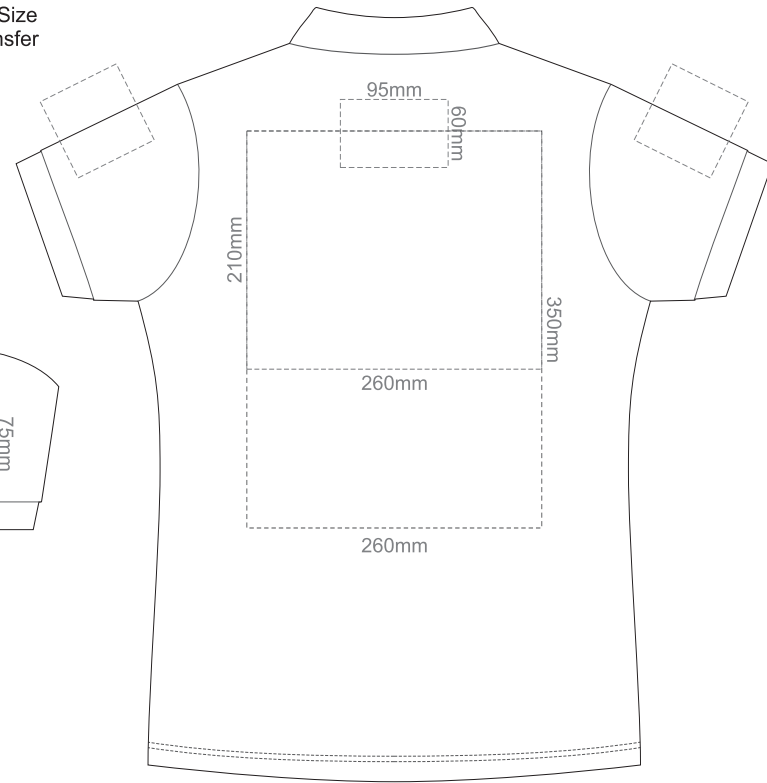

Print area 260mm x 210mm can be rotated to best suit.

15% of Actual Size
Colourflex Transfer

FRONT WOMEN'S SMALL

BACK WOMEN'S SMALL

Print area 260mm x 210mm can be rotated to best suit.

15% of Actual Size
Colourflex Transfer

FRONT WOMEN'S MEDIUM

BACK WOMEN'S MEDIUM

Print area 260mm x 210mm can be rotated to best suit.

15% of Actual Size
Colourflex Transfer

FRONT WOMEN'S LARGE

BACK WOMEN'S LARGE

Print area 280mm x 200mm can be rotated to best suit.

15% of Actual Size
Colourflex Transfer

FRONT WOMEN'S XL

BACK WOMEN'S XL

Print area 280mm x 200mm can be rotated to best suit.

15% of Actual Size
Colourflex Transfer

FRONT WOMEN'S XXL

BACK WOMEN'S XXL

Print area 280mm x 200mm can be rotated to best suit.

15% of Actual Size
Colourflex Transfer

FRONT WOMEN'S 3XL

BACK WOMEN'S 3XL

Print area 280mm x 200mm can be rotated to best suit.

15% of Actual Size
Embroidery

FRONT WOMEN'S X-SMALL

BACK WOMEN'S X-SMALL

15% of Actual Size
Embroidery