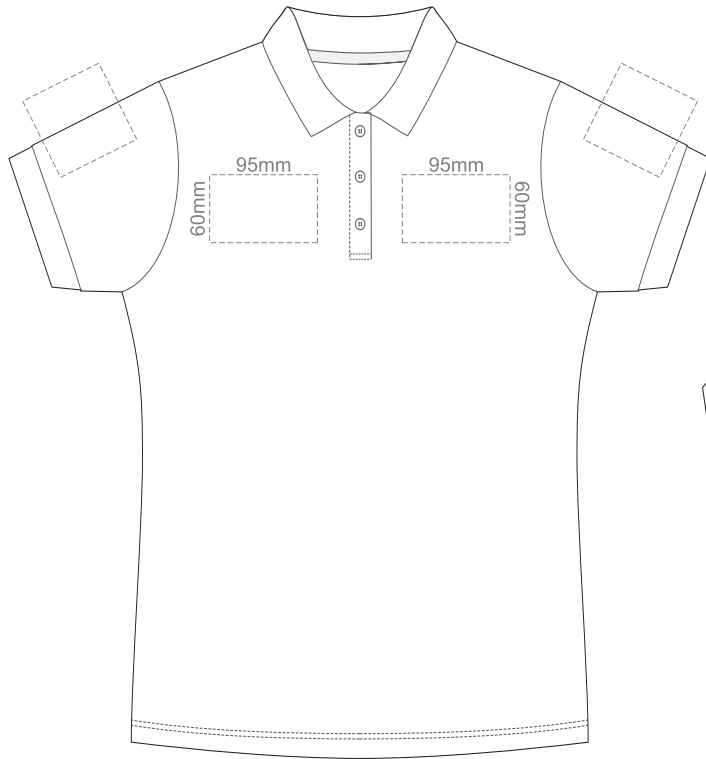

FRONT WOMEN'S XXL

BACK WOMEN'S XXL

15% of Actual Size
Screen Print

FRONT WOMEN'S 3XL

BACK WOMEN'S 3XL

15% of Actual Size
Colourflex Transfer

FRONT WOMEN'S X-SMALL

BACK WOMEN'S X-SMALL

Print area 260mm x 210mm can be rotated to best suit.

15% of Actual Size
Colourflex Transfer

FRONT WOMEN'S SMALL

BACK WOMEN'S SMALL

Print area 260mm x 210mm can be rotated to best suit.

15% of Actual Size
Colourflex Transfer

FRONT WOMEN'S MEDIUM

BACK WOMEN'S MEDIUM

Print area 260mm x 210mm can be rotated to best suit.

15% of Actual Size
Colourflex Transfer

FRONT WOMEN'S LARGE

BACK WOMEN'S LARGE

Print area 280mm x 200mm can be rotated to best suit.

15% of Actual Size
Colourflex Transfer

FRONT WOMEN'S XL

BACK WOMEN'S XL

Print area 280mm x 200mm can be rotated to best suit.

15% of Actual Size
Colourflex Transfer

FRONT WOMEN'S XXL

BACK WOMEN'S XXL

Print area 280mm x 200mm can be rotated to best suit.