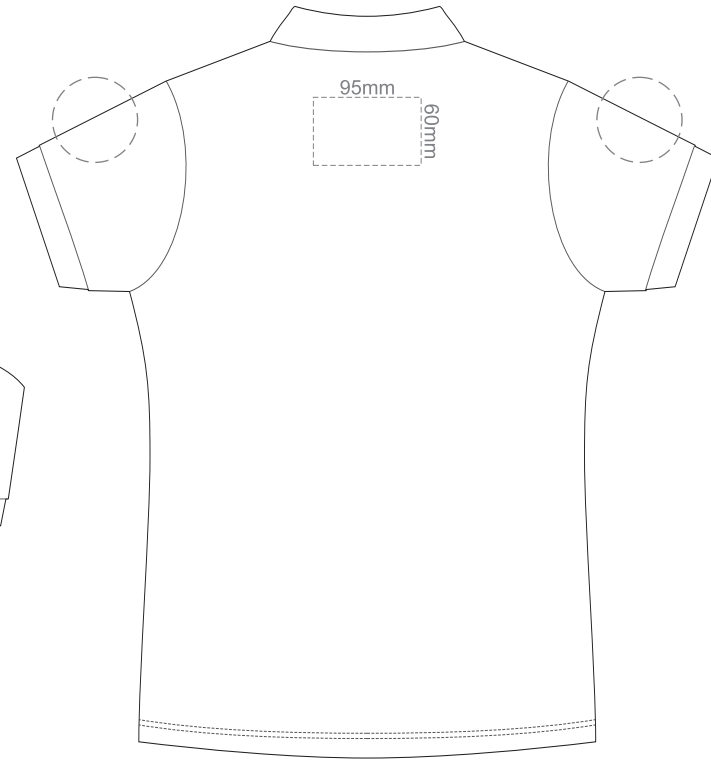

Print area 260mm x 210mm can be rotated to best suit.

15% of Actual Size
Colourflex Transfer

FRONT WOMEN'S SMALL

BACK WOMEN'S SMALL

Print area 260mm x 210mm can be rotated to best suit.

15% of Actual Size
Colourflex Transfer

15% of Actual Size
Colourflex Transfer

FRONT WOMEN'S XL

BACK WOMEN'S XL

Print area 280mm x 200mm can be rotated to best suit.

15% of Actual Size
Colourflex Transfer

FRONT WOMEN'S XXL

BACK WOMEN'S XXL

Print area 280mm x 200mm can be rotated to best suit.

15% of Actual Size
Colourflex Transfer

FRONT WOMEN'S 3XL

BACK WOMEN'S 3XL

Print area 280mm x 200mm can be rotated to best suit.

15% of Actual Size
Embroidery

FRONT WOMEN'S X-SMALL

BACK WOMEN'S X-SMALL

15% of Actual Size
Embroidery

FRONT WOMEN'S SMALL

BACK WOMEN'S SMALL

75mm

15% of Actual Size
Embroidery

FRONT WOMEN'S MEDIUM

BACK WOMEN'S MEDIUM

75mm

15% of Actual Size
Embroidery