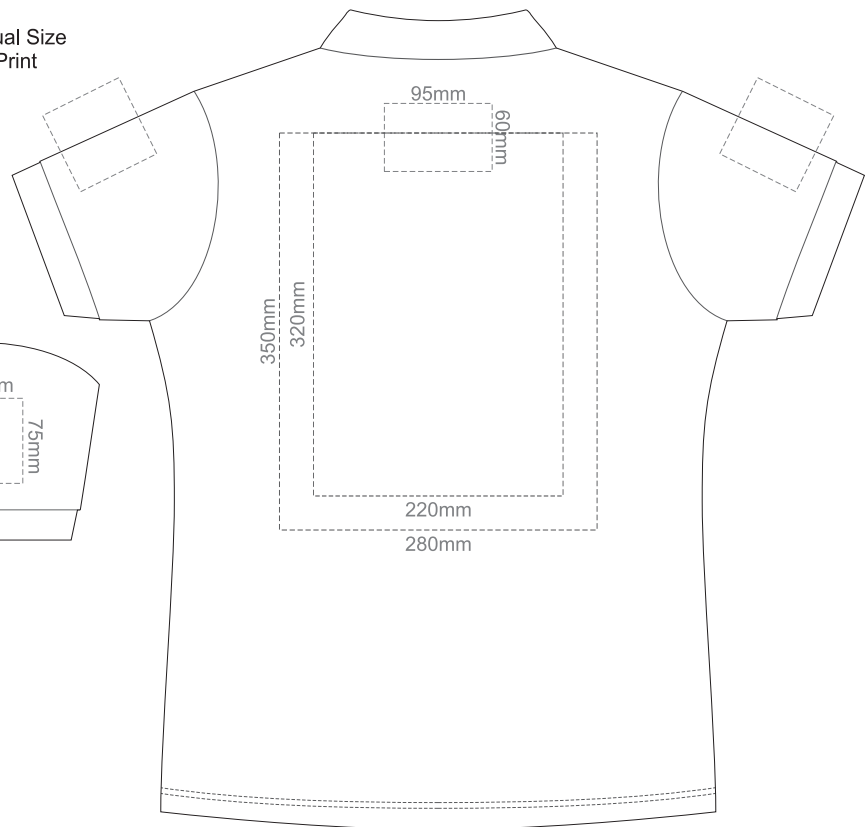

BACK WOMEN'S MEDIUM

15% of Actual Size
Screen Print

FRONT WOMEN'S LARGE

BACK WOMEN'S LARGE

15% of Actual Size
Screen Print

FRONT WOMEN'S XL

BACK WOMEN'S XL

15% of Actual Size
Screen Print

Print area 260mm x 210mm can be rotated to best suit.

15% of Actual Size
Colourflex Transfer

FRONT WOMEN'S SMALL

BACK WOMEN'S SMALL

Print area 260mm x 210mm can be rotated to best suit.

15% of Actual Size
Colourflex Transfer

FRONT WOMEN'S MEDIUM

BACK WOMEN'S MEDIUM

Print area 260mm x 210mm can be rotated to best suit.

15% of Actual Size
Colourflex Transfer

FRONT WOMEN'S LARGE

BACK WOMEN'S LARGE

Print area 280mm x 200mm can be rotated to best suit.

15% of Actual Size
Colourflex Transfer

FRONT WOMEN'S XL

BACK WOMEN'S XL

Print area 280mm x 200mm can be rotated to best suit.

15% of Actual Size
Colourflex Transfer

FRONT WOMEN'S XXL

BACK WOMEN'S XXL

Print area 280mm x 200mm can be rotated to best suit.