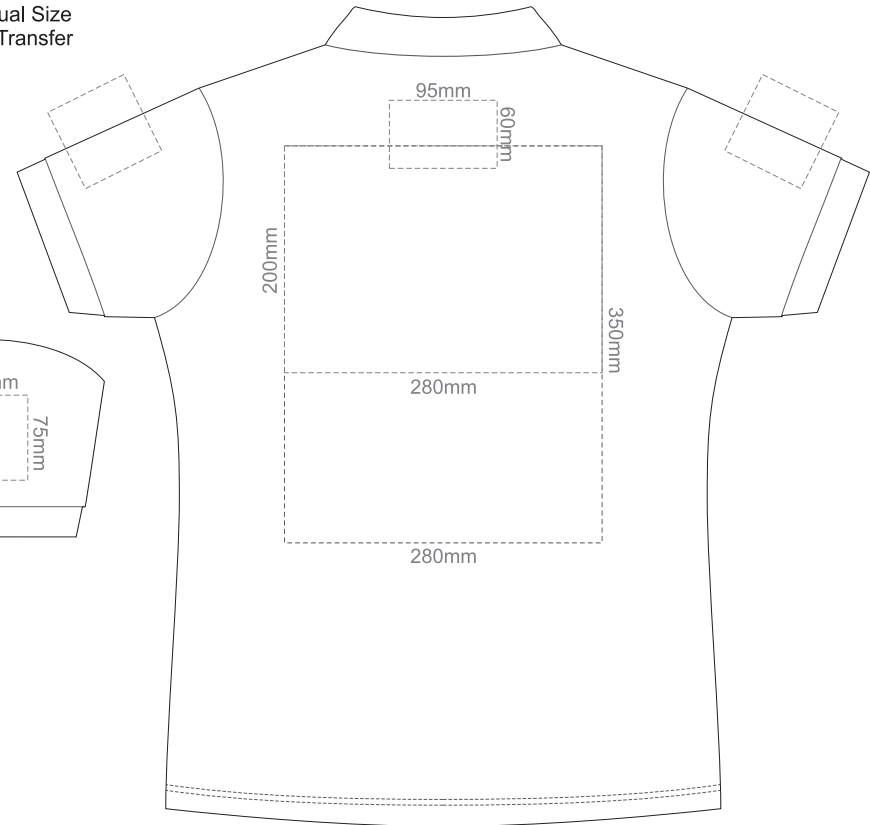

Print area 260mm x 210mm can be rotated to best suit.

15% of Actual Size
Colourflex Transfer

FRONT WOMEN'S SMALL

BACK WOMEN'S SMALL

Print area 260mm x 210mm can be rotated to best suit.

15% of Actual Size
Colourflex Transfer

FRONT WOMEN'S MEDIUM

BACK WOMEN'S MEDIUM

Print area 260mm x 210mm can be rotated to best suit.

15% of Actual Size
Colourflex Transfer

FRONT WOMEN'S LARGE

BACK WOMEN'S LARGE

Print area 280mm x 200mm can be rotated to best suit.

15% of Actual Size
Colourflex Transfer

FRONT WOMEN'S XL

BACK WOMEN'S XL

Print area 280mm x 200mm can be rotated to best suit.

15% of Actual Size
Colourflex Transfer

FRONT WOMEN'S XXL

BACK WOMEN'S XXL

Print area 280mm x 200mm can be rotated to best suit.

15% of Actual Size
Colourflex Transfer

FRONT WOMEN'S 3XL

BACK WOMEN'S 3XL

Print area 280mm x 200mm can be rotated to best suit.

15% of Actual Size
Embroidery

FRONT WOMEN'S X-SMALL

BACK WOMEN'S X-SMALL

15% of Actual Size
Embroidery