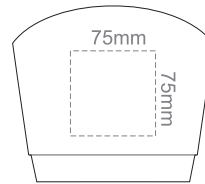

15% of Actual Size
Screen Print

FRONT WOMEN'S X-SMALL

BACK WOMEN'S X-SMALL

15% of Actual Size
Screen Print

FRONT WOMEN'S SMALL

BACK WOMEN'S SMALL

15% of Actual Size
Screen Print

FRONT WOMEN'S MEDIUM

BACK WOMEN'S MEDIUM

15% of Actual Size
Screen Print

FRONT WOMEN'S LARGE

BACK WOMEN'S LARGE

15% of Actual Size
Screen Print

FRONT WOMEN'S XL

BACK WOMEN'S XL

15% of Actual Size
Screen Print

Print area 260mm x 210mm can be rotated to best suit.

15% of Actual Size
Colourflex Transfer

FRONT WOMEN'S SMALL

BACK WOMEN'S SMALL

Print area 260mm x 210mm can be rotated to best suit.

15% of Actual Size
Colourflex Transfer

FRONT WOMEN'S MEDIUM

BACK WOMEN'S MEDIUM

Print area 260mm x 210mm can be rotated to best suit.

15% of Actual Size
Colourflex Transfer

FRONT WOMEN'S LARGE

BACK WOMEN'S LARGE

Print area 280mm x 200mm can be rotated to best suit.