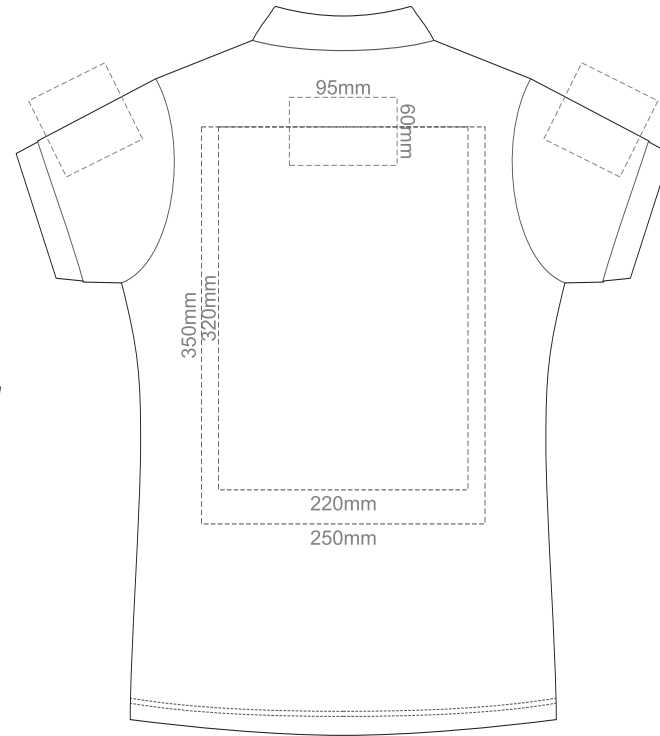

15% of Actual Size
Screen Print

FRONT WOMEN'S X-SMALL

BACK WOMEN'S X-SMALL

15% of Actual Size
Screen Print

FRONT WOMEN'S SMALL

BACK WOMEN'S SMALL

15% of Actual Size
Screen Print

FRONT WOMEN'S MEDIUM

Print area 260mm x 210mm can be rotated to best suit.

15% of Actual Size
Colourflex Transfer

FRONT WOMEN'S SMALL

BACK WOMEN'S SMALL

Print area 260mm x 210mm can be rotated to best suit.

15% of Actual Size
Colourflex Transfer

FRONT WOMEN'S MEDIUM

BACK WOMEN'S MEDIUM

Print area 260mm x 210mm can be rotated to best suit.

15% of Actual Size
Colourflex Transfer

FRONT WOMEN'S LARGE

BACK WOMEN'S LARGE

Print area 280mm x 200mm can be rotated to best suit.

15% of Actual Size
Colourflex Transfer

FRONT WOMEN'S XL

BACK WOMEN'S XL

Print area 280mm x 200mm can be rotated to best suit.

15% of Actual Size
Colourflex Transfer

FRONT WOMEN'S XXL

BACK WOMEN'S XXL

Print area 280mm x 200mm can be rotated to best suit.