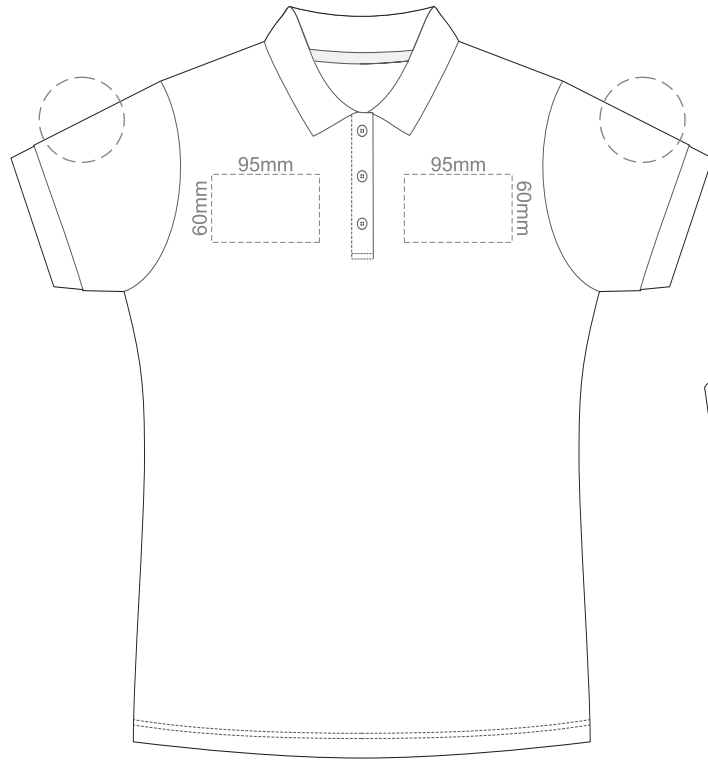

Print area 260mm x 210mm can be rotated to best suit.

15% of Actual Size
Colourflex Transfer

FRONT WOMEN'S SMALL

BACK WOMEN'S SMALL

Print area 260mm x 210mm can be rotated to best suit.

15% of Actual Size
Colourflex Transfer

15% of Actual Size
Colourflex Transfer

FRONT WOMEN'S XL

BACK WOMEN'S XL

Print area 280mm x 200mm can be rotated to best suit.

15% of Actual Size
Colourflex Transfer

FRONT WOMEN'S XXL

BACK WOMEN'S XXL

Print area 280mm x 200mm can be rotated to best suit.

15% of Actual Size
Colourflex Transfer

FRONT WOMEN'S 3XL

BACK WOMEN'S 3XL

Print area 280mm x 200mm can be rotated to best suit.

15% of Actual Size
Embroidery

FRONT WOMEN'S X-SMALL

BACK WOMEN'S X-SMALL

15% of Actual Size
Embroidery

FRONT WOMEN'S SMALL

BACK WOMEN'S SMALL

75mm

15% of Actual Size
Embroidery

FRONT WOMEN'S MEDIUM

BACK WOMEN'S MEDIUM

75mm

15% of Actual Size
Embroidery