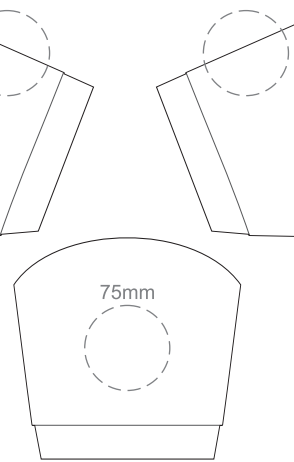

Print area 260mm x 210mm can be rotated to best suit.

15% of Actual Size
Colourflex Transfer

FRONT WOMEN'S SMALL

BACK WOMEN'S SMALL

Print area 260mm x 210mm can be rotated to best suit.

15% of Actual Size
Colourflex Transfer

15% of Actual Size
Colourflex Transfer

FRONT WOMEN'S XL

BACK WOMEN'S XL

Print area 280mm x 200mm can be rotated to best suit.

15% of Actual Size
Colourflex Transfer

FRONT WOMEN'S XXL

BACK WOMEN'S XXL

Print area 280mm x 200mm can be rotated to best suit.

FRONT WOMEN'S SMALL

BACK WOMEN'S SMALL

75mm

15% of Actual Size
Embroidery

FRONT WOMEN'S MEDIUM

BACK WOMEN'S MEDIUM

75mm

15% of Actual Size
Embroidery

FRONT WOMEN'S LARGE

BACK WOMEN'S LARGE

75mm

15% of Actual Size
Embroidery

FRONT WOMEN'S XL

BACK WOMEN'S XL

15% of Actual Size
Embroidery

FRONT WOMEN'S XXL