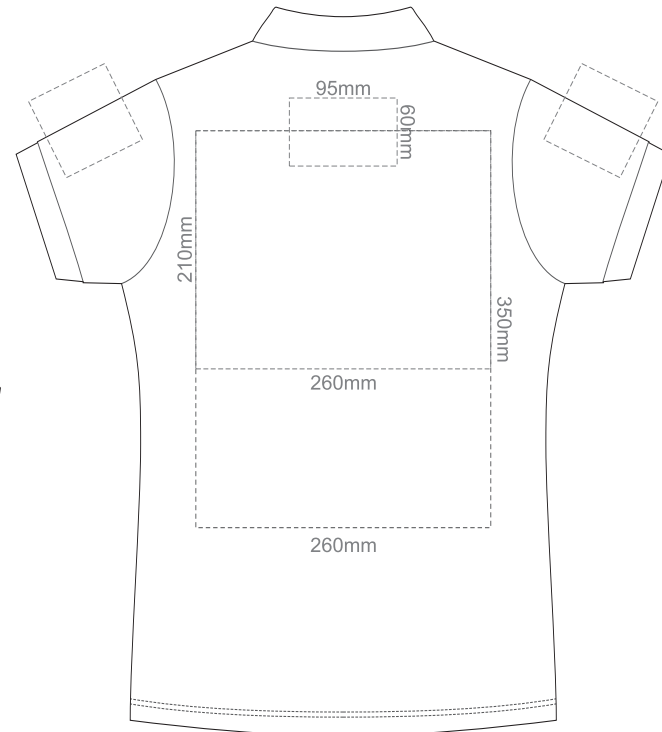

FRONT WOMEN'S XXL

BACK WOMEN'S XXL

15% of Actual Size
Screen Print

FRONT WOMEN'S 3XL

BACK WOMEN'S 3XL

15% of Actual Size
Colourflex Transfer

FRONT WOMEN'S X-SMALL

BACK WOMEN'S X-SMALL

Print area 260mm x 210mm can be rotated to best suit.

15% of Actual Size
Colourflex Transfer

FRONT WOMEN'S SMALL

BACK WOMEN'S SMALL

Print area 260mm x 210mm can be rotated to best suit.

15% of Actual Size
Colourflex Transfer

FRONT WOMEN'S MEDIUM

BACK WOMEN'S MEDIUM

Print area 260mm x 210mm can be rotated to best suit.

15% of Actual Size
Colourflex Transfer

FRONT WOMEN'S LARGE

BACK WOMEN'S LARGE

Print area 280mm x 200mm can be rotated to best suit.

15% of Actual Size
Colourflex Transfer

FRONT WOMEN'S XL

BACK WOMEN'S XL

Print area 280mm x 200mm can be rotated to best suit.

15% of Actual Size
Colourflex Transfer

FRONT WOMEN'S XXL

BACK WOMEN'S XXL

Print area 280mm x 200mm can be rotated to best suit.