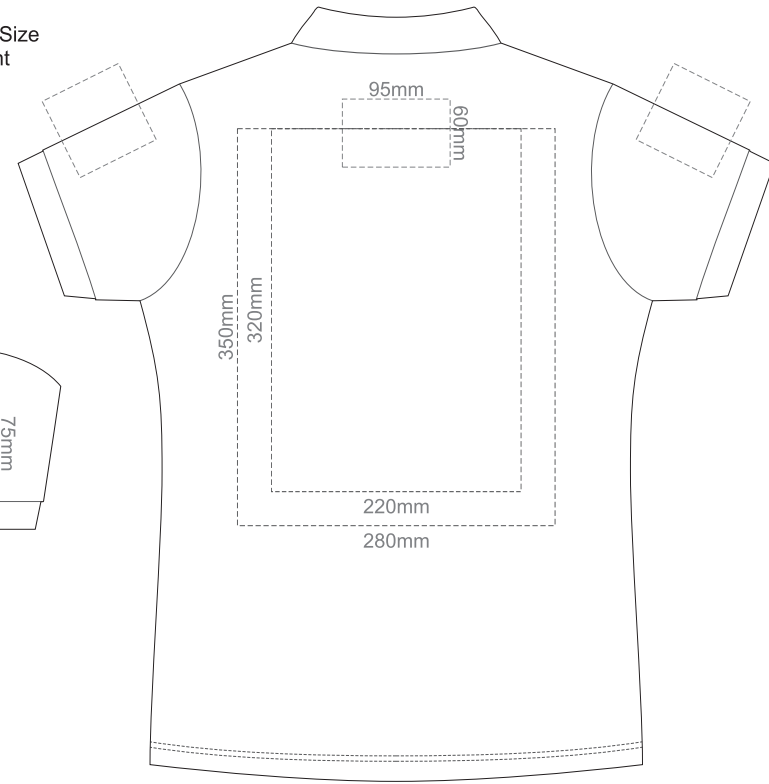

15% of Actual Size
Screen Print

FRONT WOMEN'S X-SMALL

BACK WOMEN'S X-SMALL

15% of Actual Size
Screen Print

FRONT WOMEN'S SMALL

BACK WOMEN'S SMALL

15% of Actual Size
Screen Print

FRONT WOMEN'S MEDIUM

Print area 260mm x 210mm can be rotated to best suit.

15% of Actual Size
Colourflex Transfer

FRONT WOMEN'S SMALL

BACK WOMEN'S SMALL

Print area 260mm x 210mm can be rotated to best suit.

15% of Actual Size
Colourflex Transfer

FRONT WOMEN'S MEDIUM

BACK WOMEN'S MEDIUM

Print area 260mm x 210mm can be rotated to best suit.

15% of Actual Size
Colourflex Transfer

FRONT WOMEN'S LARGE

BACK WOMEN'S LARGE

Print area 280mm x 200mm can be rotated to best suit.

15% of Actual Size
Colourflex Transfer

FRONT WOMEN'S XL

BACK WOMEN'S XL

Print area 280mm x 200mm can be rotated to best suit.

15% of Actual Size
Colourflex Transfer

FRONT WOMEN'S XXL

BACK WOMEN'S XXL

Print area 280mm x 200mm can be rotated to best suit.