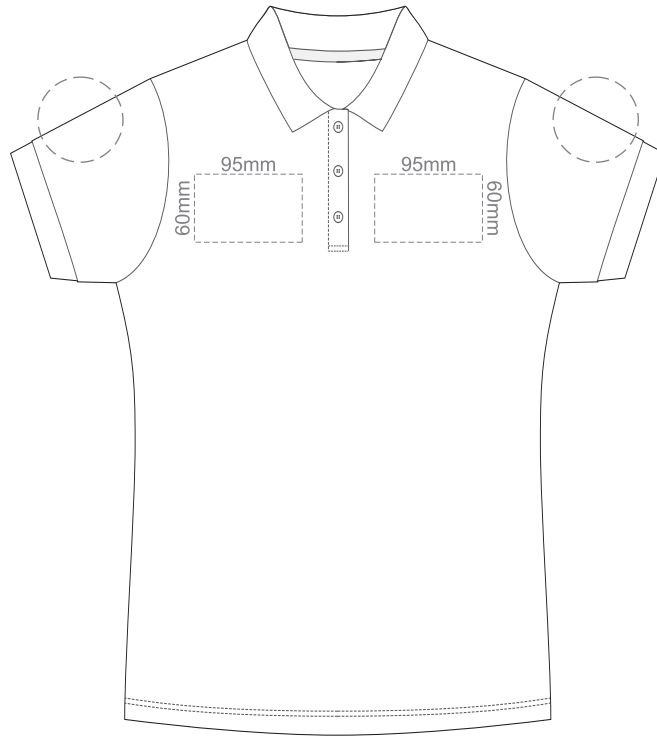

Print area 260mm x 210mm can be rotated to best suit.

15% of Actual Size
Colourflex Transfer

FRONT WOMEN'S SMALL

BACK WOMEN'S SMALL

Print area 260mm x 210mm can be rotated to best suit.

15% of Actual Size
Colourflex Transfer

15% of Actual Size
Colourflex Transfer

FRONT WOMEN'S XL

BACK WOMEN'S XL

Print area 280mm x 200mm can be rotated to best suit.

15% of Actual Size
Colourflex Transfer

FRONT WOMEN'S XXL

BACK WOMEN'S XXL

Print area 280mm x 200mm can be rotated to best suit.

15% of Actual Size
Colourflex Transfer

FRONT WOMEN'S 3XL

BACK WOMEN'S 3XL

Print area 280mm x 200mm can be rotated to best suit.

15% of Actual Size
Embroidery

FRONT WOMEN'S X-SMALL

BACK WOMEN'S X-SMALL

15% of Actual Size
Embroidery

FRONT WOMEN'S SMALL

BACK WOMEN'S SMALL

75mm

15% of Actual Size
Embroidery

FRONT WOMEN'S MEDIUM

BACK WOMEN'S MEDIUM

75mm

15% of Actual Size
Embroidery