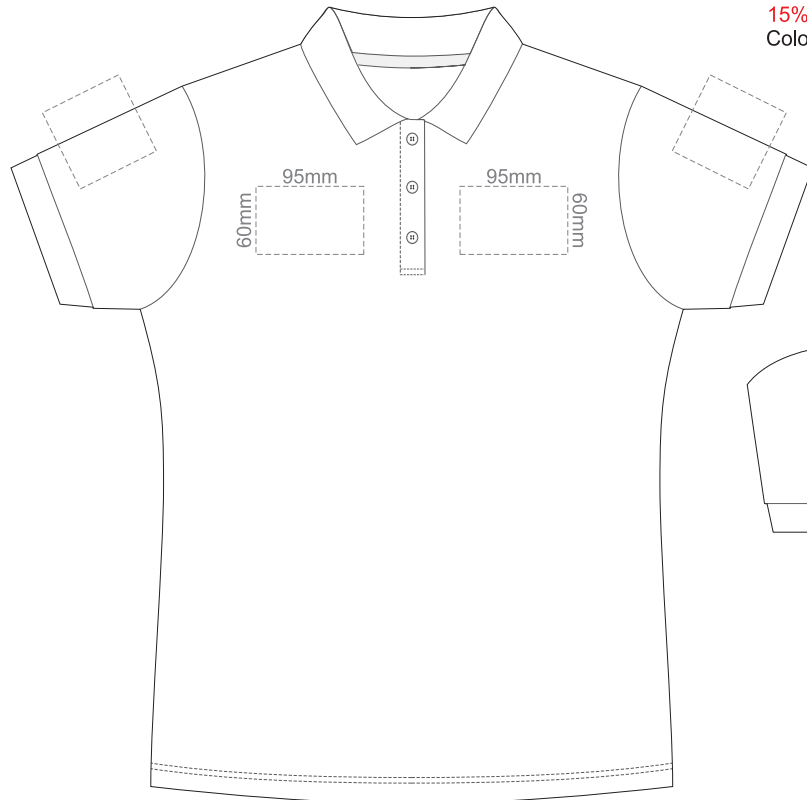

Print area 260mm x 210mm can be rotated to best suit.

15% of Actual Size
Colourflex Transfer

FRONT WOMEN'S SMALL

BACK WOMEN'S SMALL

Print area 260mm x 210mm can be rotated to best suit.

15% of Actual Size
Colourflex Transfer

FRONT WOMEN'S MEDIUM

BACK WOMEN'S MEDIUM

Print area 260mm x 210mm can be rotated to best suit.

15% of Actual Size
Colourflex Transfer

FRONT WOMEN'S LARGE

BACK WOMEN'S LARGE

Print area 280mm x 200mm can be rotated to best suit.

15% of Actual Size
Colourflex Transfer

FRONT WOMEN'S XL

BACK WOMEN'S XL

Print area 280mm x 200mm can be rotated to best suit.

15% of Actual Size
Colourflex Transfer

FRONT WOMEN'S XXL

BACK WOMEN'S XXL

Print area 280mm x 200mm can be rotated to best suit.