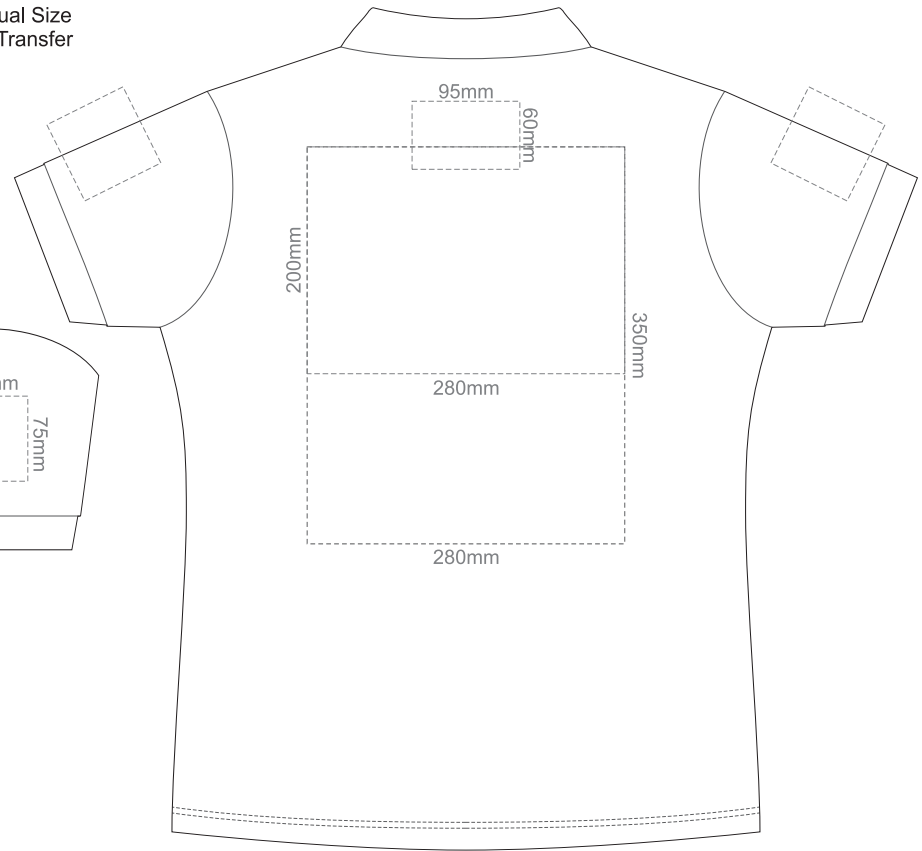

Print area 260mm x 210mm can be rotated to best suit.

15% of Actual Size
Colourflex Transfer

FRONT WOMEN'S SMALL

BACK WOMEN'S SMALL

Print area 260mm x 210mm can be rotated to best suit.

15% of Actual Size
Colourflex Transfer

FRONT WOMEN'S MEDIUM

BACK WOMEN'S MEDIUM

Print area 260mm x 210mm can be rotated to best suit.

15% of Actual Size
Colourflex Transfer

FRONT WOMEN'S LARGE

BACK WOMEN'S LARGE

Print area 280mm x 200mm can be rotated to best suit.

15% of Actual Size
Colourflex Transfer

FRONT WOMEN'S XL

BACK WOMEN'S XL

Print area 280mm x 200mm can be rotated to best suit.

15% of Actual Size
Colourflex Transfer

FRONT WOMEN'S XXL

BACK WOMEN'S XXL

Print area 280mm x 200mm can be rotated to best suit.

15% of Actual Size
Colourflex Transfer

FRONT WOMEN'S 3XL

BACK WOMEN'S 3XL

Print area 280mm x 200mm can be rotated to best suit.

15% of Actual Size
Embroidery

FRONT WOMEN'S X-SMALL

BACK WOMEN'S X-SMALL

15% of Actual Size
Embroidery