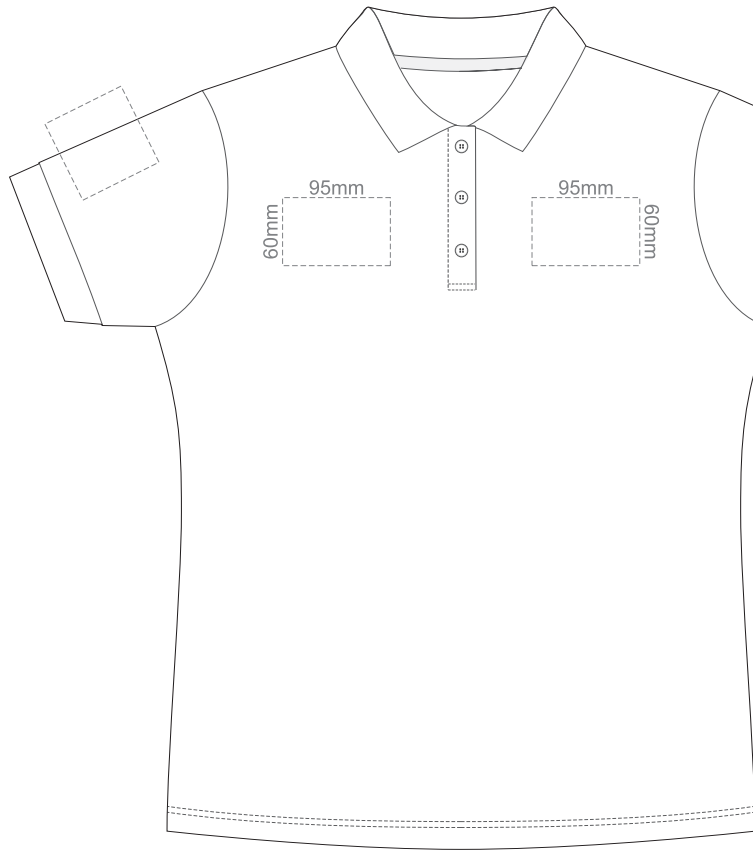

15% of Actual Size
Screen Print

FRONT WOMEN'S X-SMALL

BACK WOMEN'S X-SMALL

15% of Actual Size
Screen Print

FRONT WOMEN'S SMALL

BACK WOMEN'S SMALL

15% of Actual Size
Screen Print

FRONT WOMEN'S MEDIUM

BACK WOMEN'S MEDIUM

15% of Actual Size
Screen Print

FRONT WOMEN'S LARGE

BACK WOMEN'S LARGE

15% of Actual Size
Screen Print

FRONT WOMEN'S XL

BACK WOMEN'S XL

15% of Actual Size
Screen Print

FRONT WOMEN'S XXL

BACK WOMEN'S XXL

15% of Actual Size
Screen Print

FRONT WOMEN'S 3XL

BACK WOMEN'S 3XL

15% of Actual Size
Colourflex Transfer

FRONT WOMEN'S X-SMALL

BACK WOMEN'S X-SMALL

Print area 260mm x 210mm can be rotated to best suit.

15% of Actual Size
Colourflex Transfer

FRONT WOMEN'S SMALL

BACK WOMEN'S SMALL

Print area 260mm x 210mm can be rotated to best suit.

15% of Actual Size
Colourflex Transfer