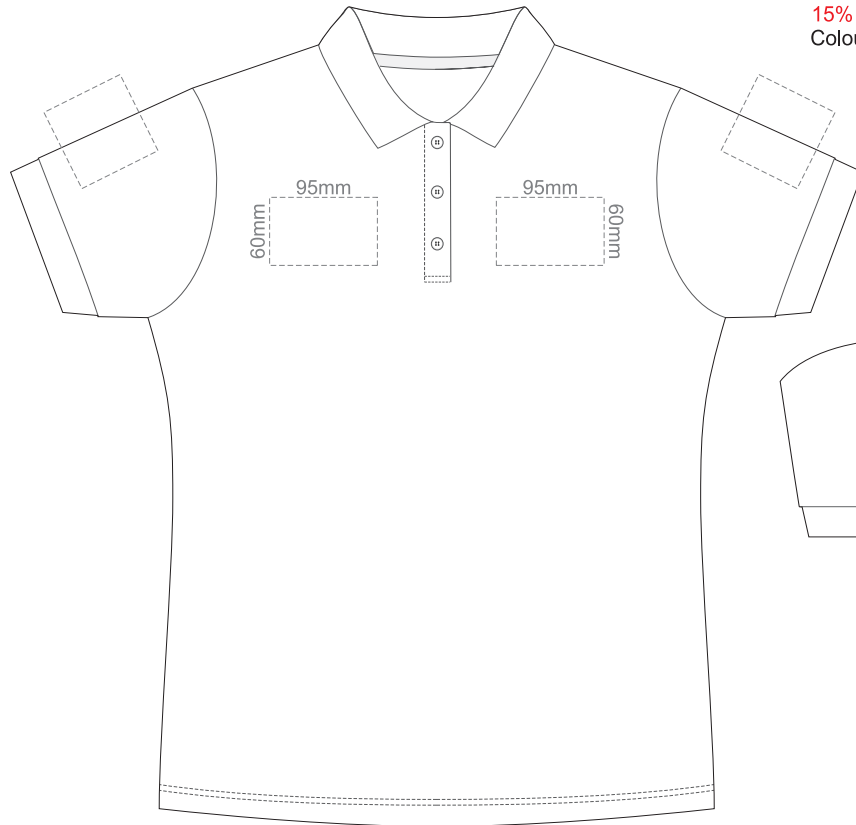

Print area 260mm x 210mm can be rotated to best suit.

15% of Actual Size
Colourflex Transfer

FRONT WOMEN'S SMALL

BACK WOMEN'S SMALL

Print area 260mm x 210mm can be rotated to best suit.

15% of Actual Size
Colourflex Transfer

FRONT WOMEN'S MEDIUM

BACK WOMEN'S MEDIUM

Print area 260mm x 210mm can be rotated to best suit.

15% of Actual Size
Colourflex Transfer

FRONT WOMEN'S LARGE

BACK WOMEN'S LARGE

Print area 280mm x 200mm can be rotated to best suit.

15% of Actual Size
Colourflex Transfer

FRONT WOMEN'S XL

BACK WOMEN'S XL

Print area 280mm x 200mm can be rotated to best suit.

15% of Actual Size
Colourflex Transfer

FRONT WOMEN'S XXL

BACK WOMEN'S XXL

Print area 280mm x 200mm can be rotated to best suit.

15% of Actual Size
Colourflex Transfer

FRONT WOMEN'S 3XL

BACK WOMEN'S 3XL

Print area 280mm x 200mm can be rotated to best suit.

15% of Actual Size
Embroidery

FRONT WOMEN'S X-SMALL

BACK WOMEN'S X-SMALL

15% of Actual Size
Embroidery