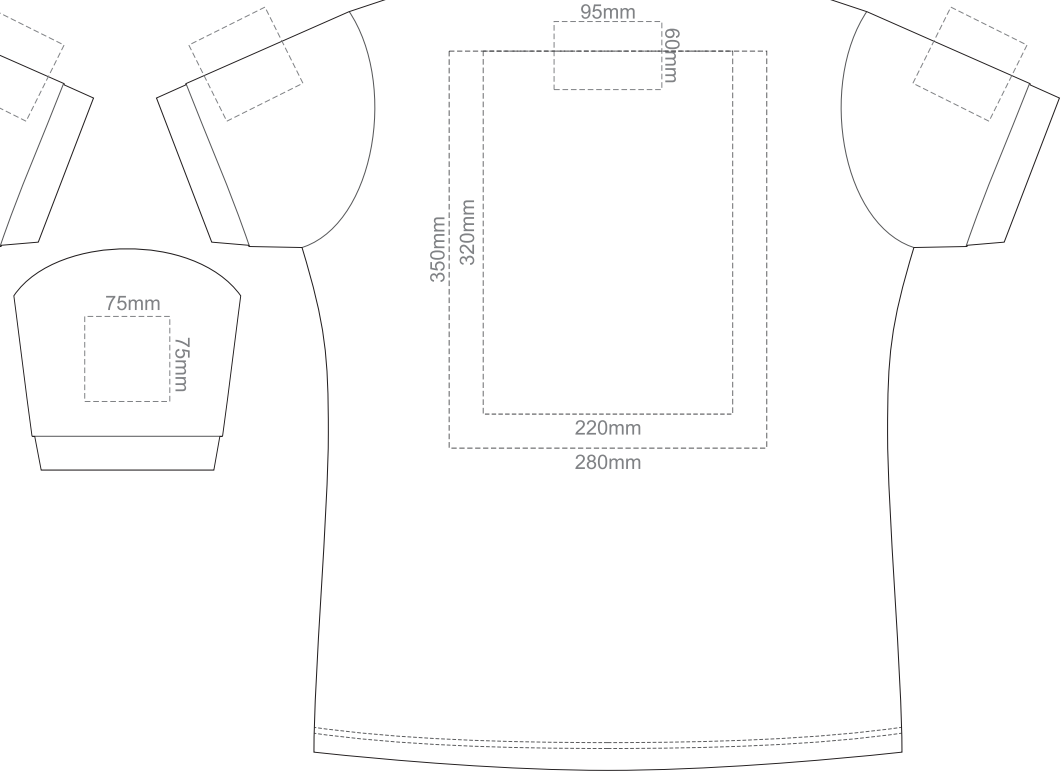

BACK WOMEN'S XXL