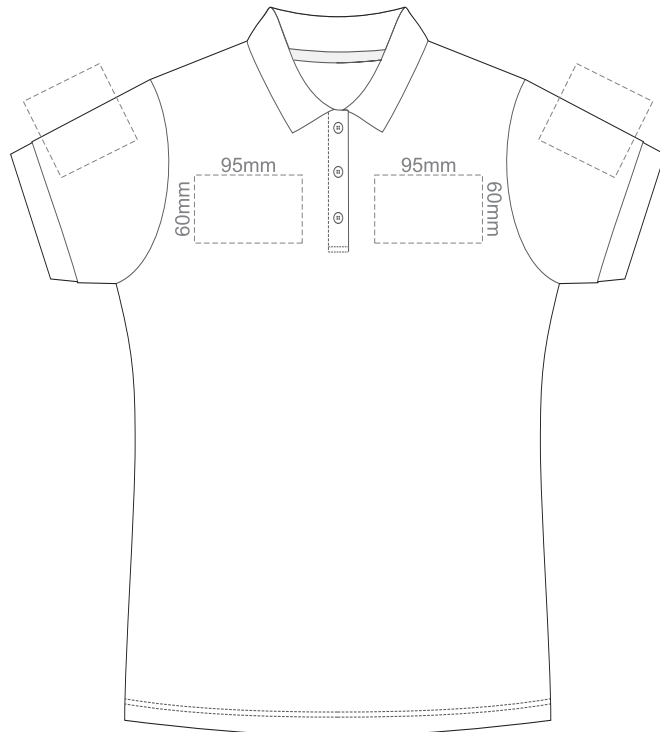

BACK WOMEN'S MEDIUM

15% of Actual Size
Screen Print

FRONT WOMEN'S LARGE

BACK WOMEN'S LARGE

15% of Actual Size
Screen Print

FRONT WOMEN'S XL

BACK WOMEN'S XL

15% of Actual Size
Screen Print

FRONT WOMEN'S XXL

BACK WOMEN'S XXL

15% of Actual Size
Screen Print

FRONT WOMEN'S 3XL

BACK WOMEN'S 3XL

15% of Actual Size
Colourflex Transfer

FRONT WOMEN'S X-SMALL

BACK WOMEN'S X-SMALL

Print area 260mm x 210mm can be rotated to best suit.

15% of Actual Size
Colourflex Transfer

FRONT WOMEN'S SMALL

BACK WOMEN'S SMALL

Print area 260mm x 210mm can be rotated to best suit.

15% of Actual Size
Colourflex Transfer

FRONT WOMEN'S MEDIUM

BACK WOMEN'S MEDIUM

Print area 260mm x 210mm can be rotated to best suit.

15% of Actual Size
Colourflex Transfer

FRONT WOMEN'S LARGE

BACK WOMEN'S LARGE

Print area 280mm x 200mm can be rotated to best suit.