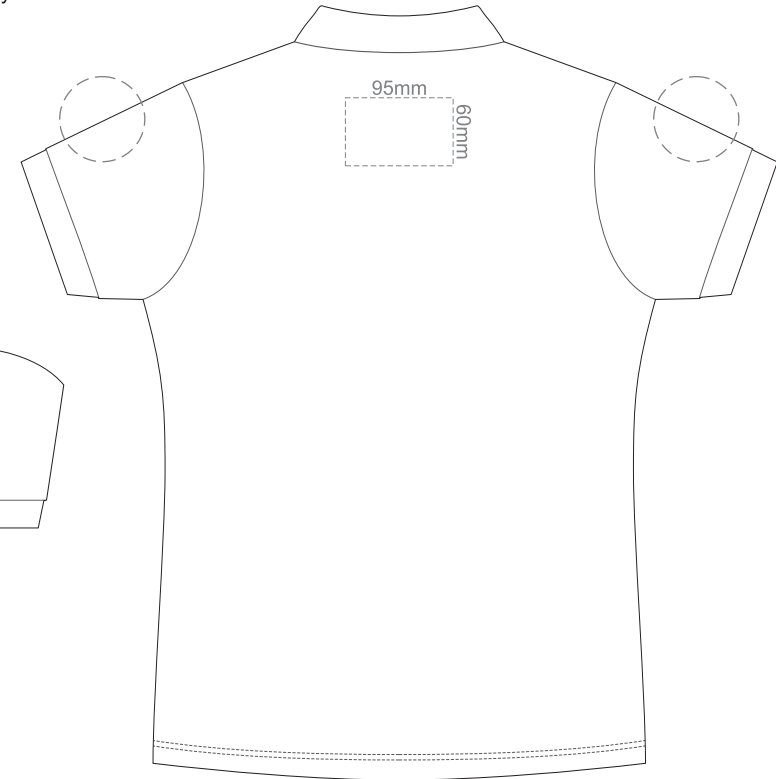

Print area 260mm x 210mm can be rotated to best suit.

15% of Actual Size
Colourflex Transfer

FRONT WOMEN'S SMALL

BACK WOMEN'S SMALL

Print area 260mm x 210mm can be rotated to best suit.

15% of Actual Size
Colourflex Transfer

15% of Actual Size
Colourflex Transfer

FRONT WOMEN'S XL

BACK WOMEN'S XL

Print area 280mm x 200mm can be rotated to best suit.

15% of Actual Size
Colourflex Transfer

FRONT WOMEN'S XXL

BACK WOMEN'S XXL

Print area 280mm x 200mm can be rotated to best suit.

15% of Actual Size
Colourflex Transfer

FRONT WOMEN'S 3XL

BACK WOMEN'S 3XL

Print area 280mm x 200mm can be rotated to best suit.

15% of Actual Size
Embroidery

FRONT WOMEN'S X-SMALL

BACK WOMEN'S X-SMALL

15% of Actual Size
Embroidery

FRONT WOMEN'S SMALL

BACK WOMEN'S SMALL

75mm

15% of Actual Size
Embroidery

FRONT WOMEN'S MEDIUM

BACK WOMEN'S MEDIUM

75mm

15% of Actual Size
Embroidery