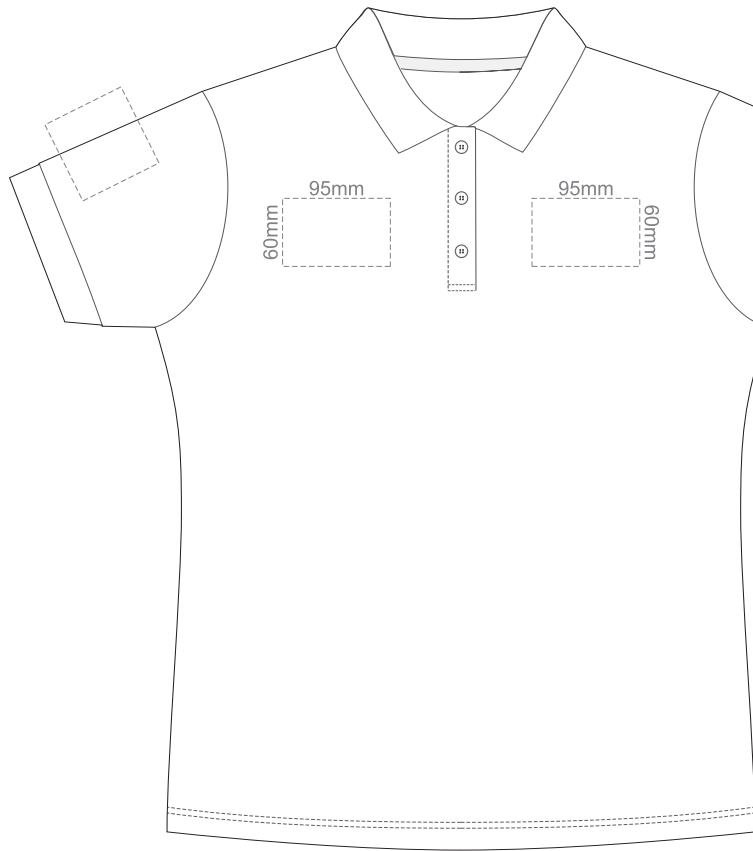

Print area 260mm x 210mm can be rotated to best suit.

15% of Actual Size
Colourflex Transfer

FRONT WOMEN'S SMALL

BACK WOMEN'S SMALL

Print area 260mm x 210mm can be rotated to best suit.

15% of Actual Size
Colourflex Transfer

FRONT WOMEN'S MEDIUM

BACK WOMEN'S MEDIUM

Print area 260mm x 210mm can be rotated to best suit.

15% of Actual Size
Colourflex Transfer

FRONT WOMEN'S LARGE

BACK WOMEN'S LARGE

Print area 280mm x 200mm can be rotated to best suit.

15% of Actual Size
Colourflex Transfer

FRONT WOMEN'S XL

BACK WOMEN'S XL

Print area 280mm x 200mm can be rotated to best suit.

15% of Actual Size
Colourflex Transfer

FRONT WOMEN'S XXL

BACK WOMEN'S XXL

Print area 280mm x 200mm can be rotated to best suit.

15% of Actual Size
Colourflex Transfer

FRONT WOMEN'S 3XL

BACK WOMEN'S 3XL

Print area 280mm x 200mm can be rotated to best suit.

15% of Actual Size
Embroidery

FRONT WOMEN'S X-SMALL

BACK WOMEN'S X-SMALL

15% of Actual Size
Embroidery