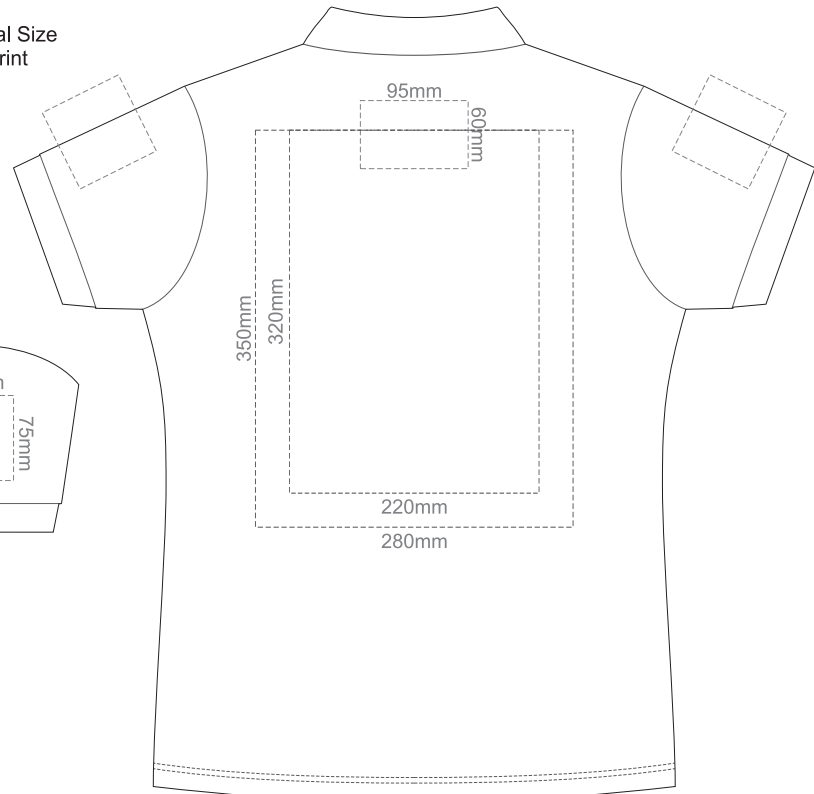

BACK WOMEN'S LARGE