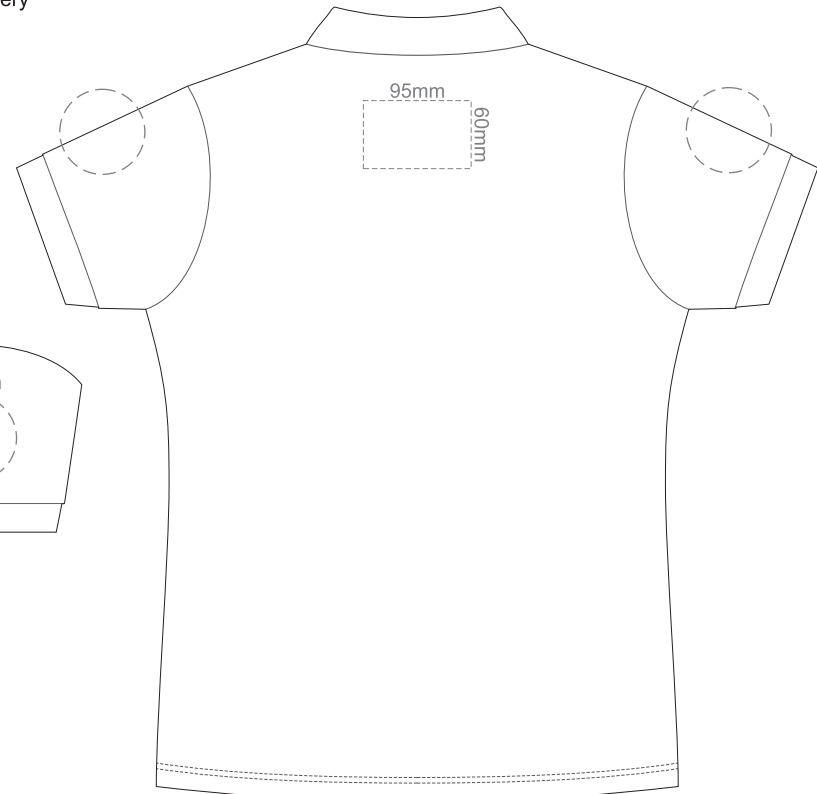

BACK WOMEN'S LARGE

75mm