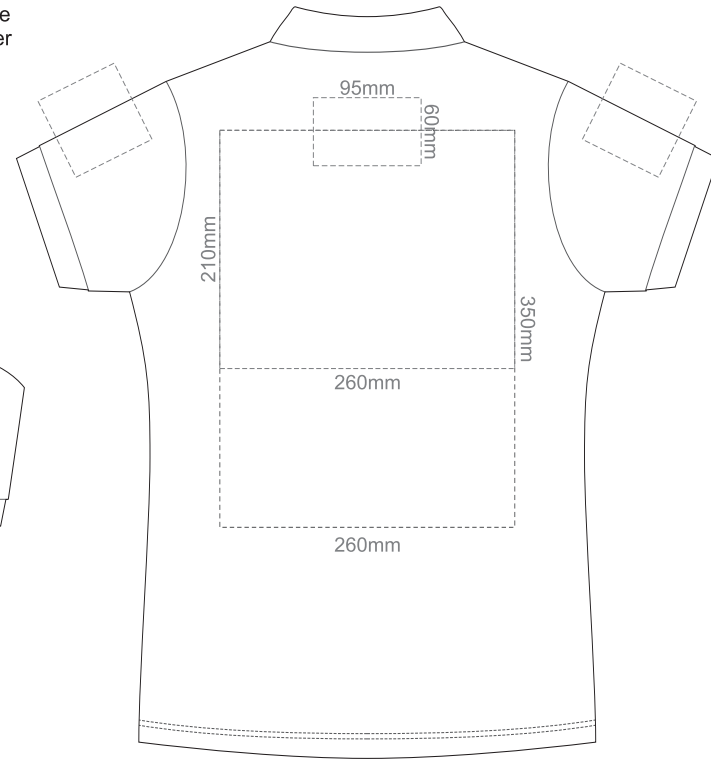

FRONT WOMEN'S XXL

BACK WOMEN'S XXL

15% of Actual Size
Screen Print

FRONT WOMEN'S 3XL

BACK WOMEN'S 3XL

15% of Actual Size
Colourflex Transfer

FRONT WOMEN'S X-SMALL

BACK WOMEN'S X-SMALL

Print area 260mm x 210mm can be rotated to best suit.

15% of Actual Size
Colourflex Transfer

FRONT WOMEN'S SMALL

BACK WOMEN'S SMALL

Print area 260mm x 210mm can be rotated to best suit.

15% of Actual Size
Colourflex Transfer

FRONT WOMEN'S MEDIUM

BACK WOMEN'S MEDIUM

Print area 260mm x 210mm can be rotated to best suit.

15% of Actual Size
Colourflex Transfer

FRONT WOMEN'S LARGE

BACK WOMEN'S LARGE

Print area 280mm x 200mm can be rotated to best suit.

15% of Actual Size
Colourflex Transfer

FRONT WOMEN'S XL

BACK WOMEN'S XL

Print area 280mm x 200mm can be rotated to best suit.

15% of Actual Size
Colourflex Transfer

FRONT WOMEN'S XXL

BACK WOMEN'S XXL

Print area 280mm x 200mm can be rotated to best suit.