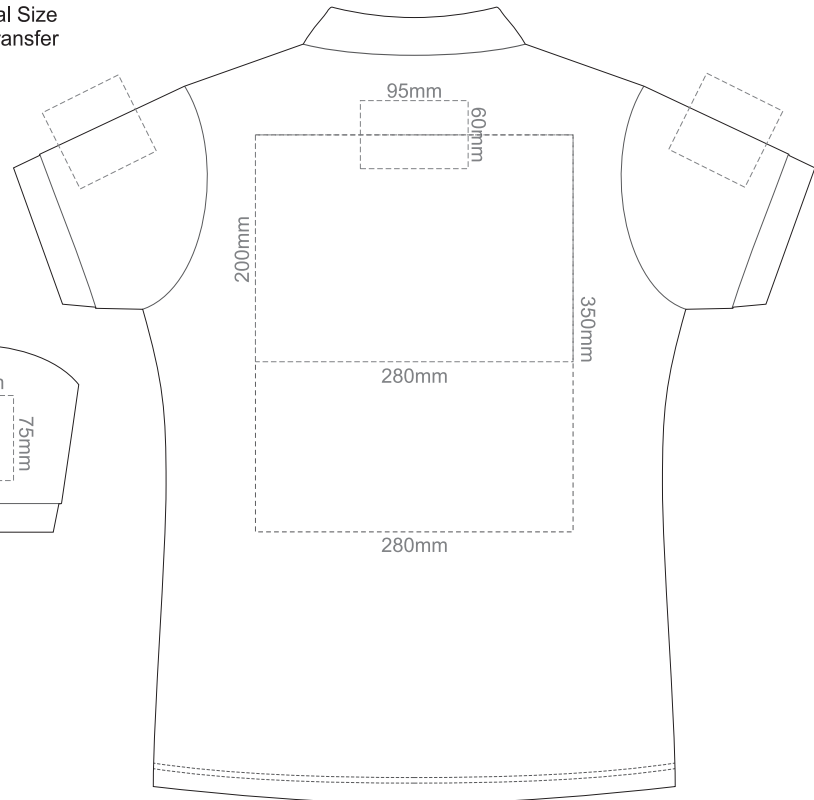

Print area 260mm x 210mm can be rotated to best suit.

15% of Actual Size
Colourflex Transfer

FRONT WOMEN'S SMALL

BACK WOMEN'S SMALL

Print area 260mm x 210mm can be rotated to best suit.

15% of Actual Size
Colourflex Transfer

FRONT WOMEN'S MEDIUM

BACK WOMEN'S MEDIUM

Print area 260mm x 210mm can be rotated to best suit.

15% of Actual Size
Colourflex Transfer

FRONT WOMEN'S LARGE

BACK WOMEN'S LARGE

Print area 280mm x 200mm can be rotated to best suit.

15% of Actual Size
Colourflex Transfer

FRONT WOMEN'S XL

BACK WOMEN'S XL

Print area 280mm x 200mm can be rotated to best suit.

15% of Actual Size
Colourflex Transfer

FRONT WOMEN'S XXL

BACK WOMEN'S XXL

Print area 280mm x 200mm can be rotated to best suit.

15% of Actual Size
Colourflex Transfer

FRONT WOMEN'S 3XL

BACK WOMEN'S 3XL

Print area 280mm x 200mm can be rotated to best suit.

15% of Actual Size
Embroidery

FRONT WOMEN'S X-SMALL

BACK WOMEN'S X-SMALL

15% of Actual Size
Embroidery