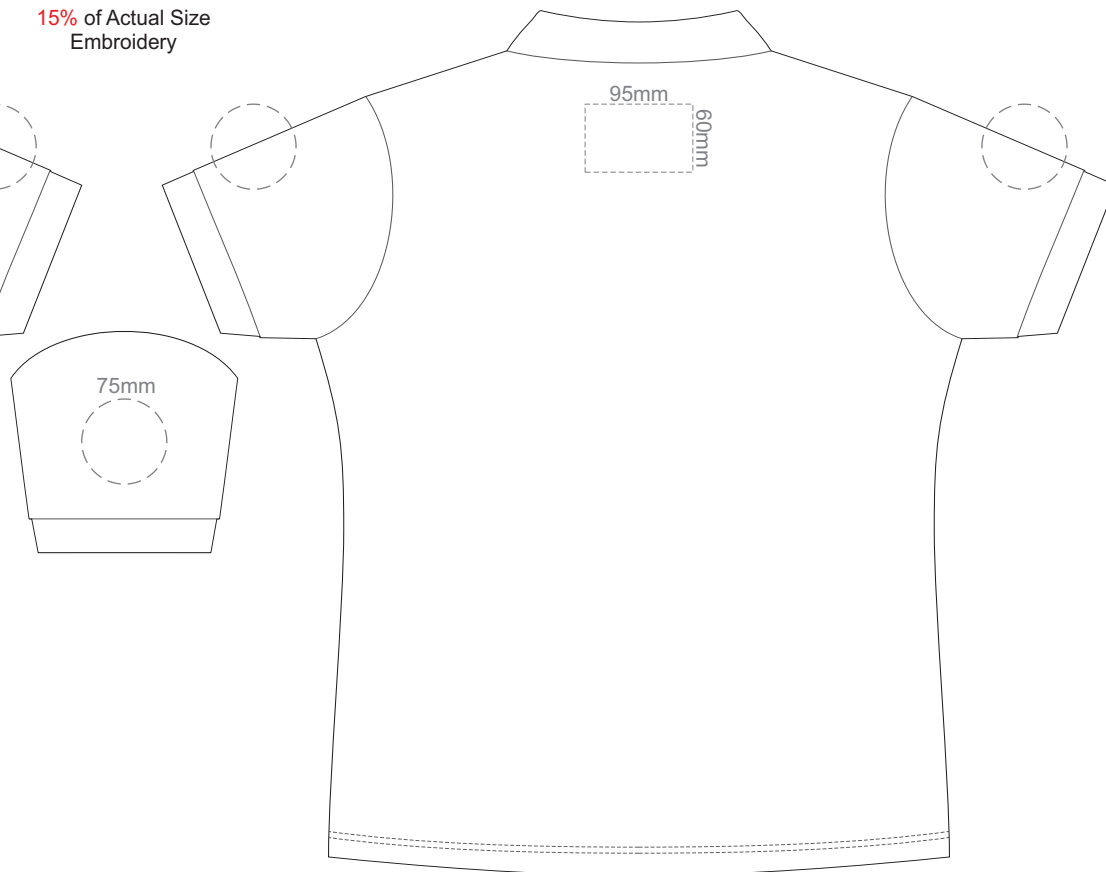

BACK WOMEN'S 3XL