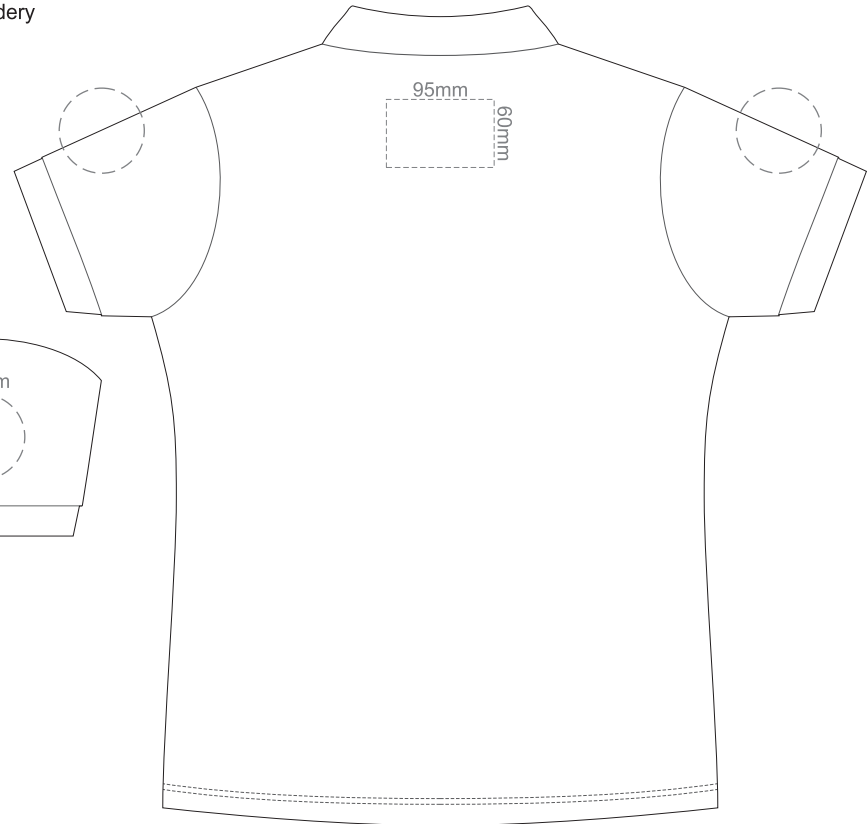

Print area 260mm x 210mm can be rotated to best suit.

15% of Actual Size
Colourflex Transfer

FRONT WOMEN'S SMALL

BACK WOMEN'S SMALL

Print area 260mm x 210mm can be rotated to best suit.

15% of Actual Size
Colourflex Transfer

15% of Actual Size
Colourflex Transfer

FRONT WOMEN'S 3XL

BACK WOMEN'S 3XL

Print area 280mm x 200mm can be rotated to best suit.

15% of Actual Size
Embroidery

FRONT WOMEN'S X-SMALL

BACK WOMEN'S X-SMALL

15% of Actual Size
Embroidery

FRONT WOMEN'S LARGE

BACK WOMEN'S LARGE

75mm

15% of Actual Size
Embroidery

FRONT WOMEN'S XL

BACK WOMEN'S XL

15% of Actual Size
Embroidery

FRONT WOMEN'S XXL