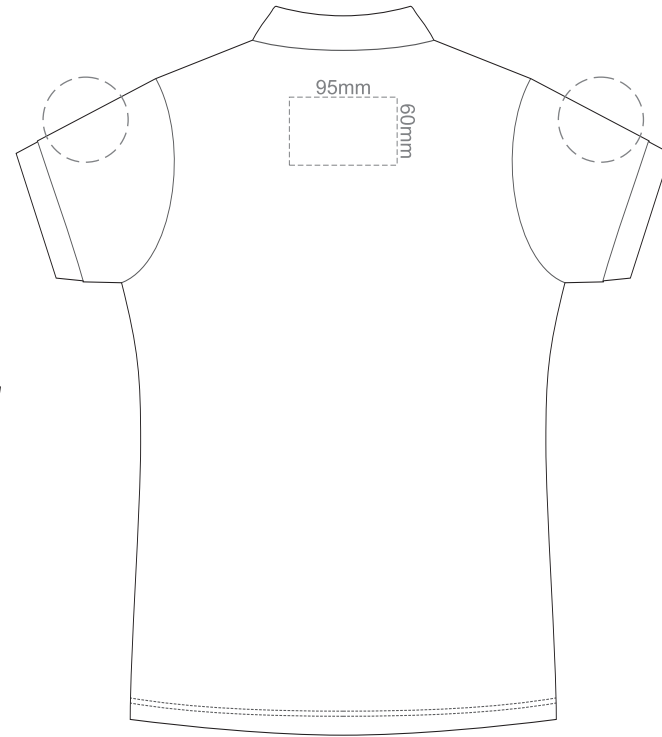

Print area 260mm x 210mm can be rotated to best suit.

15% of Actual Size
Colourflex Transfer

FRONT WOMEN'S SMALL

BACK WOMEN'S SMALL

Print area 260mm x 210mm can be rotated to best suit.

15% of Actual Size
Colourflex Transfer

15% of Actual Size
Colourflex Transfer

FRONT WOMEN'S XL

BACK WOMEN'S XL

Print area 280mm x 200mm can be rotated to best suit.

15% of Actual Size
Colourflex Transfer

FRONT WOMEN'S XXL

BACK WOMEN'S XXL

Print area 280mm x 200mm can be rotated to best suit.

15% of Actual Size
Colourflex Transfer

FRONT WOMEN'S 3XL

BACK WOMEN'S 3XL

Print area 280mm x 200mm can be rotated to best suit.

15% of Actual Size
Embroidery

FRONT WOMEN'S X-SMALL

BACK WOMEN'S X-SMALL

15% of Actual Size
Embroidery

FRONT WOMEN'S SMALL

BACK WOMEN'S SMALL

75mm

15% of Actual Size
Embroidery

FRONT WOMEN'S MEDIUM

BACK WOMEN'S MEDIUM

75mm

15% of Actual Size
Embroidery