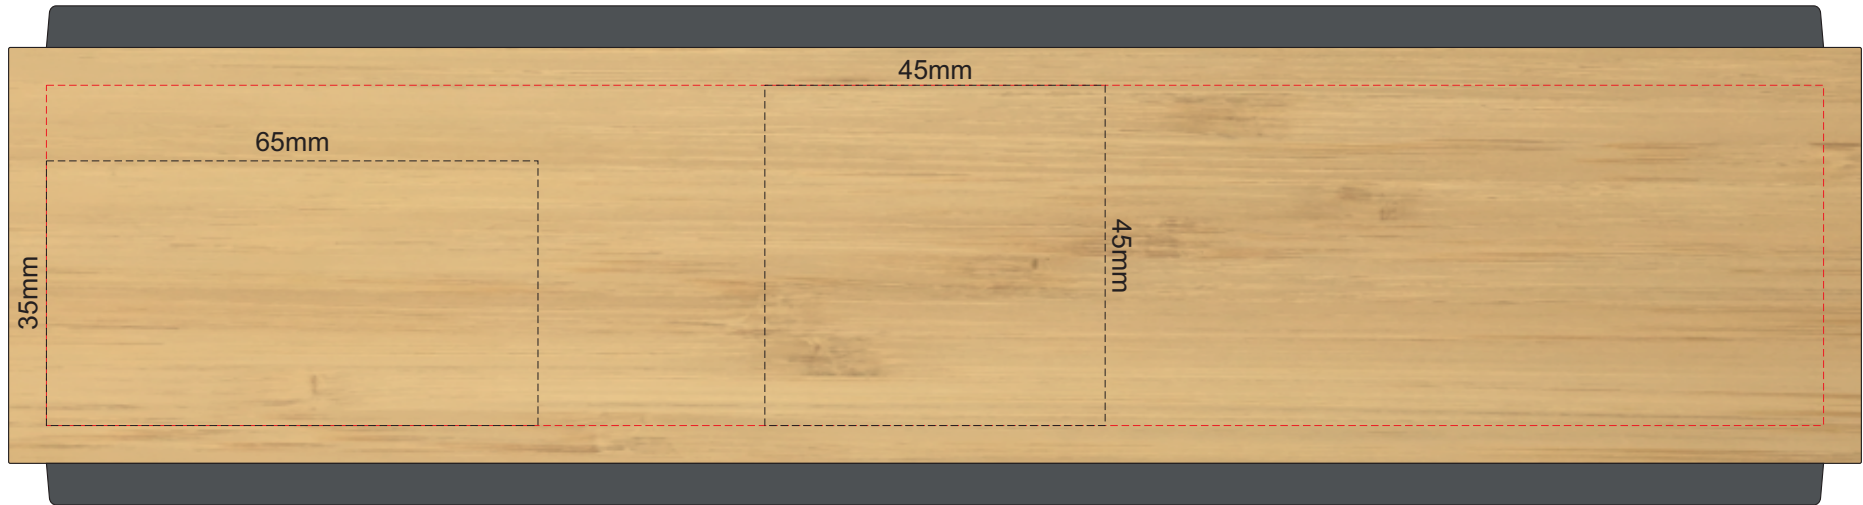

100% of Actual Size
Pad Print

Branding area can be moved **anywhere within the red line.**