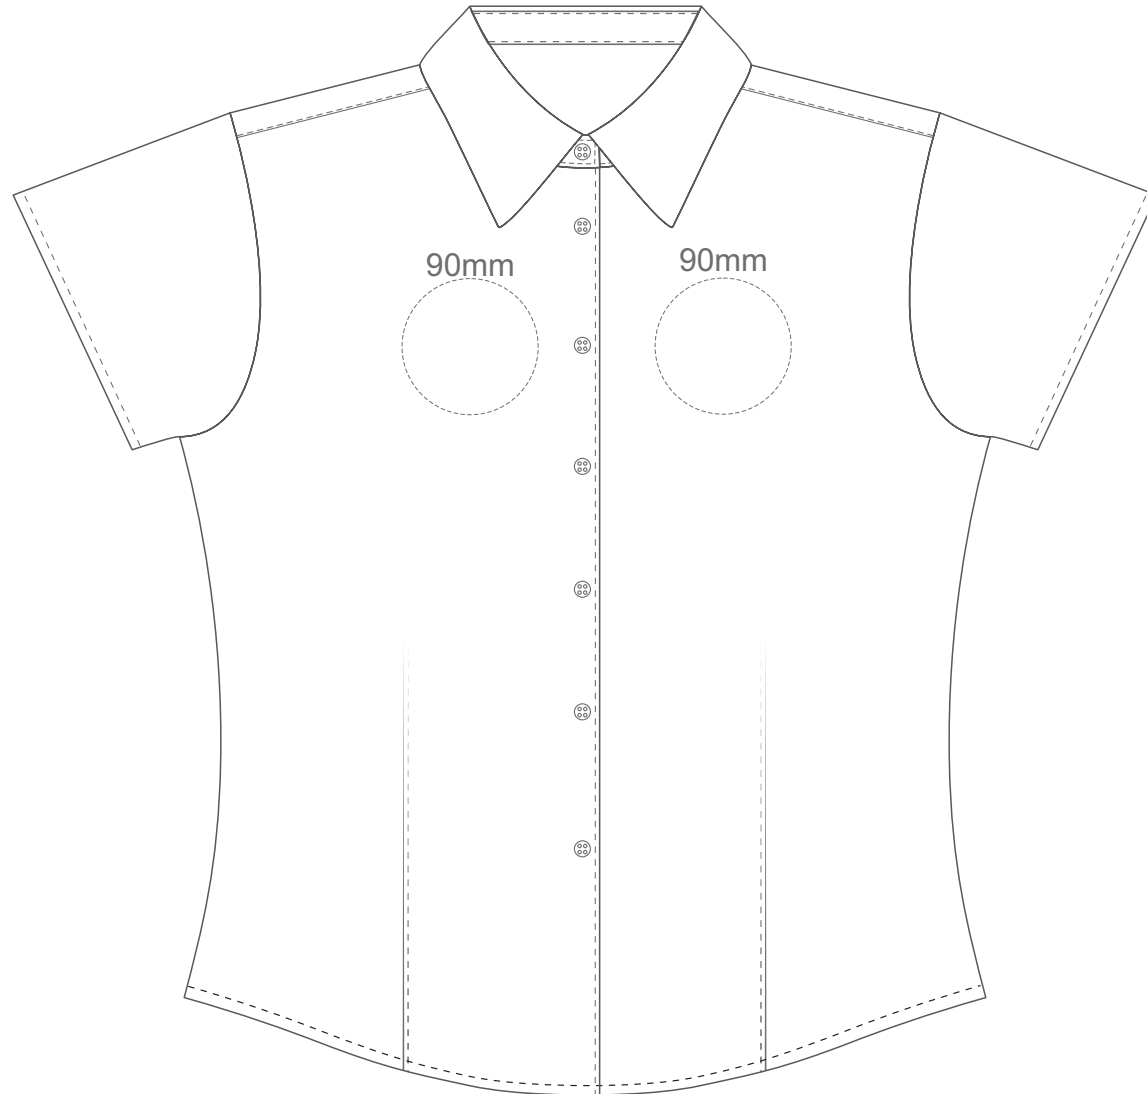

## EXCESS WOMENS XS FRONT

WHITE

DARK BLUE

BLACK

20% of Actual Size  
Embroidery

# EXCESS WOMENS S FRONT

WHITE
DARK BLUE
BLACK

20% of Actual Size  
Embroidery

## EXCESS WOMENS MEDIUM FRONT

WHITE
DARK BLUE
BLACK

20% of Actual Size  
Embroidery

# EXCESS WOMENS LARGE FRONT

WHITE
DARK BLUE
BLACK

20% of Actual Size  
Embroidery