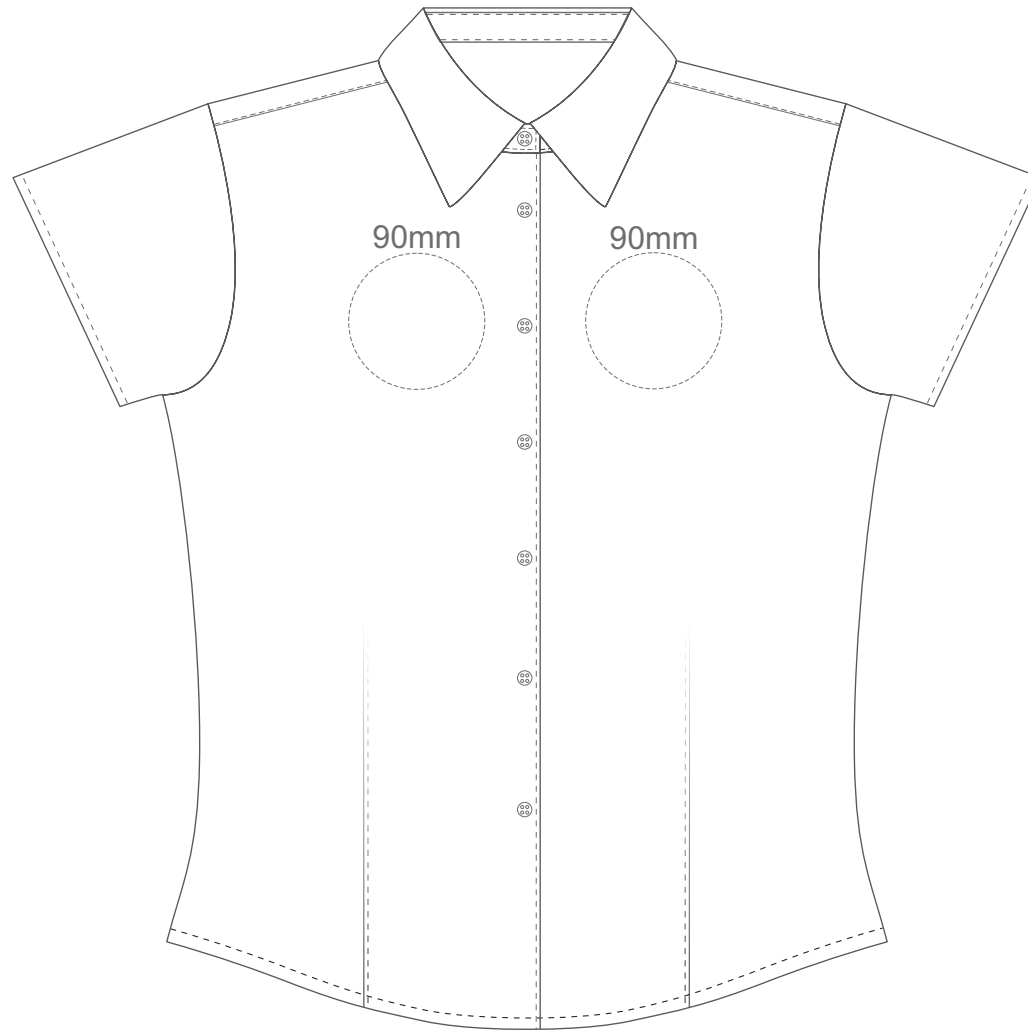

20% of Actual Size  
Embroidery

## EXCESS WOMENS XS FRONT

WHITE

DARK BLUE

BLACK

20% of Actual Size  
Embroidery

# EXCESS WOMENS S FRONT

WHITE
DARK BLUE
BLACK

20% of Actual Size  
Embroidery

## EXCESS WOMENS MEDIUM FRONT

WHITE
DARK BLUE
BLACK

20% of Actual Size  
Embroidery