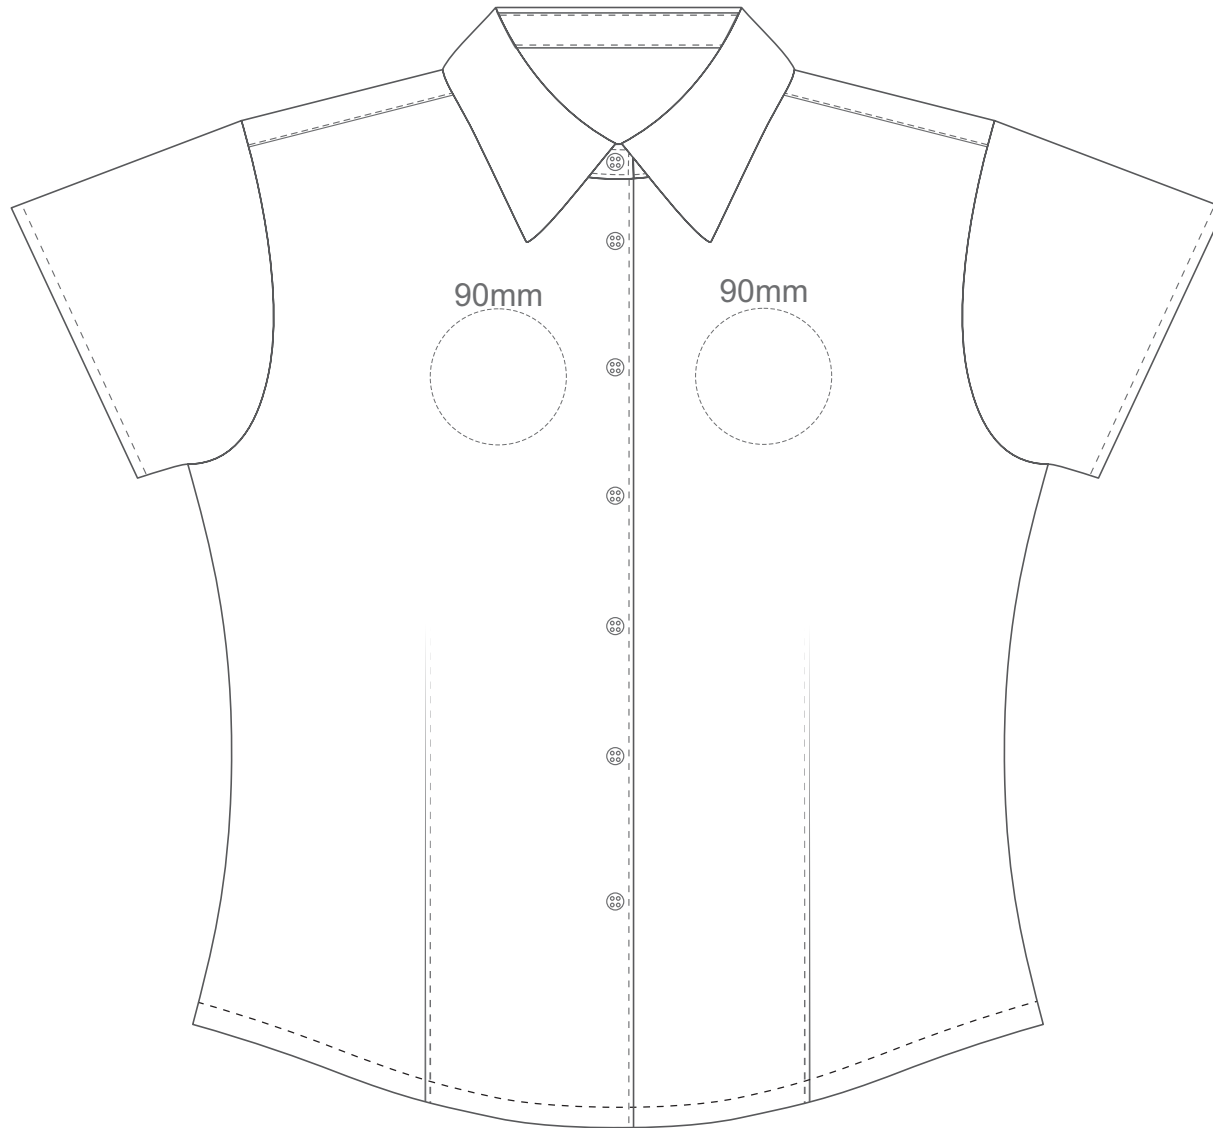

## EXCESS WOMENS XS FRONT

WHITE

DARK BLUE

BLACK

20% of Actual Size  
Embroidery

# EXCESS WOMENS S FRONT

WHITE
DARK BLUE
BLACK

20% of Actual Size  
Embroidery

## EXCESS WOMENS MEDIUM FRONT

WHITE
DARK BLUE
BLACK

20% of Actual Size  
Embroidery

# EXCESS WOMENS LARGE FRONT

WHITE
DARK BLUE
BLACK

20% of Actual Size  
Embroidery