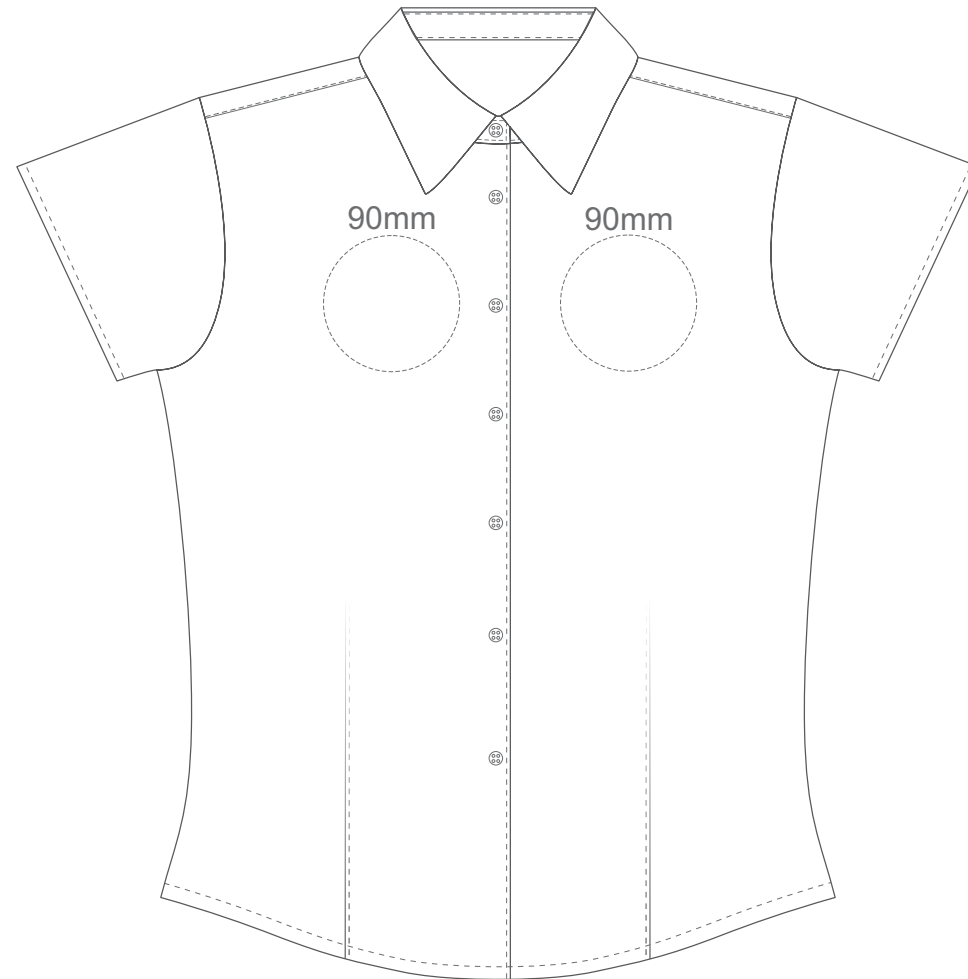

20% of Actual Size  
Embroidery

## EXCESS WOMENS XS FRONT

WHITE

DARK BLUE

BLACK

20% of Actual Size  
Embroidery

# EXCESS WOMENS S FRONT

WHITE
DARK BLUE
BLACK

20% of Actual Size  
Embroidery

## EXCESS WOMENS MEDIUM FRONT

WHITE
DARK BLUE
BLACK

20% of Actual Size  
Embroidery